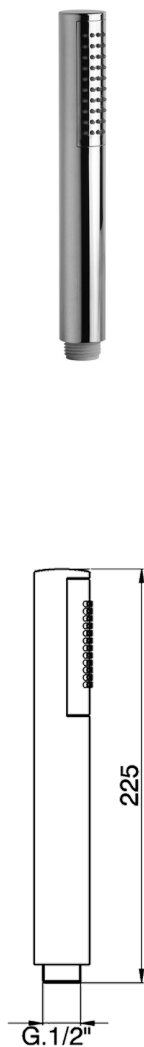

## Minimal handshower SHOWER\_SS014230

MODEL **SS014230**

Minimal handshower, 26 mm ABS one spray

### AVAILABLE FINISHINGS

-  **21** 21 Chrome
-  **2B** 2B Polished Nickel
-  **2F** 2F Brushed Nickel
-  **40** 40 Matt Black
-  **4Q** 4Q Matt White
-  **2W** 2W Brushed Gold

### CHARACTERISTICS

2024-11-21