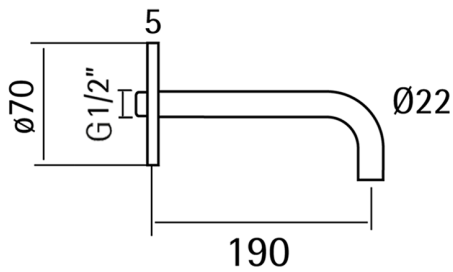

## Filler spout LYNOX\_LX000240

MODEL **LX000240**

Filler spout, 190 mm length, 1/2" M connection, Inox AISI 316L

AVAILABLE FINISHINGS

**D1** D1 Brushed Inox

CHARACTERISTICS

2026-05-01