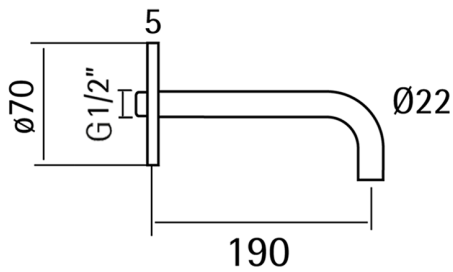

Filler spout LYNOX_LX000240

MODEL **LX000240**

Filler spout, 190 mm length, 1/2" M connection, Inox AISI 316L

AVAILABLE FINISHINGS

D1 D1 Brushed Inox

CHARACTERISTICS

2026-06-27