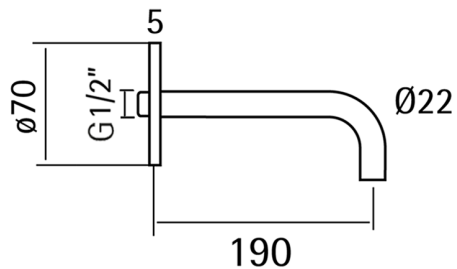

Filler spout LYNOX_LX000240

MODEL **LX000240**

Filler spout, 190 mm length, 1/2" M connection, Inox AISI 316L

AVAILABLE FINISHINGS

D1 D1 Brushed Inox

CHARACTERISTICS

2026-04-05