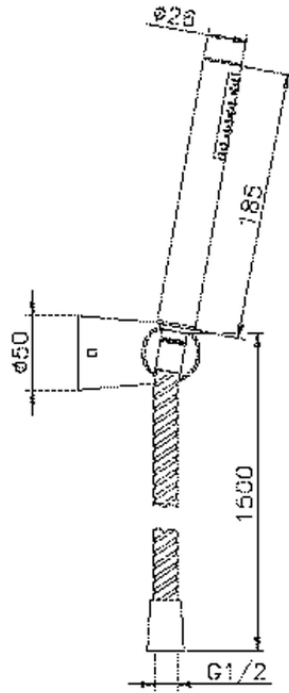

Kyoto showerset SHOWER_63.22H.

63.22H.

<https://en.huberitalia.com/kyoto-showerset-shower-63-22h>

2024-09-19