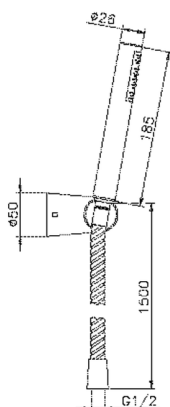

## Kyoto showerset SHOWER\_63.22H.

MODEL **63.22H.**

Kyoto showerset, wall mounted adjustable handshower bracket, 26 mm Minimalistic One spray handshower, 150 cm PVC flexible hose

AVAILABLE FINISHINGS

CHARACTERISTICS