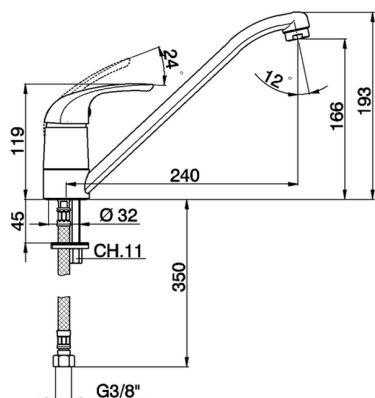

Single lever sink mixer KITCHEN_NM000580

MODEL **NM000580**

Single lever sink mixer, swivel spout, G.3/8" stainless steel flexible hoses

AVAILABLE FINISHINGS

21 21 Chrome

CHARACTERISTICS

Cartridge Spare Parts **ZZ94035000**

35 mm Cartridge

Single lever sink mixer KITCHEN_NM000580

NM000580

<https://en.huberitalia.com/single-lever-sink-mixer-kitchen-nm000580>

2025-01-15