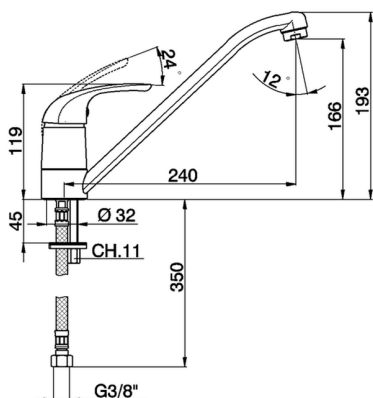

## Single lever sink mixer KITCHEN\_NM000580

MODEL **NM000580**

Single lever sink mixer, swivel spout, G.3/8" stainless steel flexible hoses

AVAILABLE FINISHINGS

**21** 21 Chrome

CHARACTERISTICS

Cartridge Spare Parts **ZZ94035000**

**35 mm Cartridge**