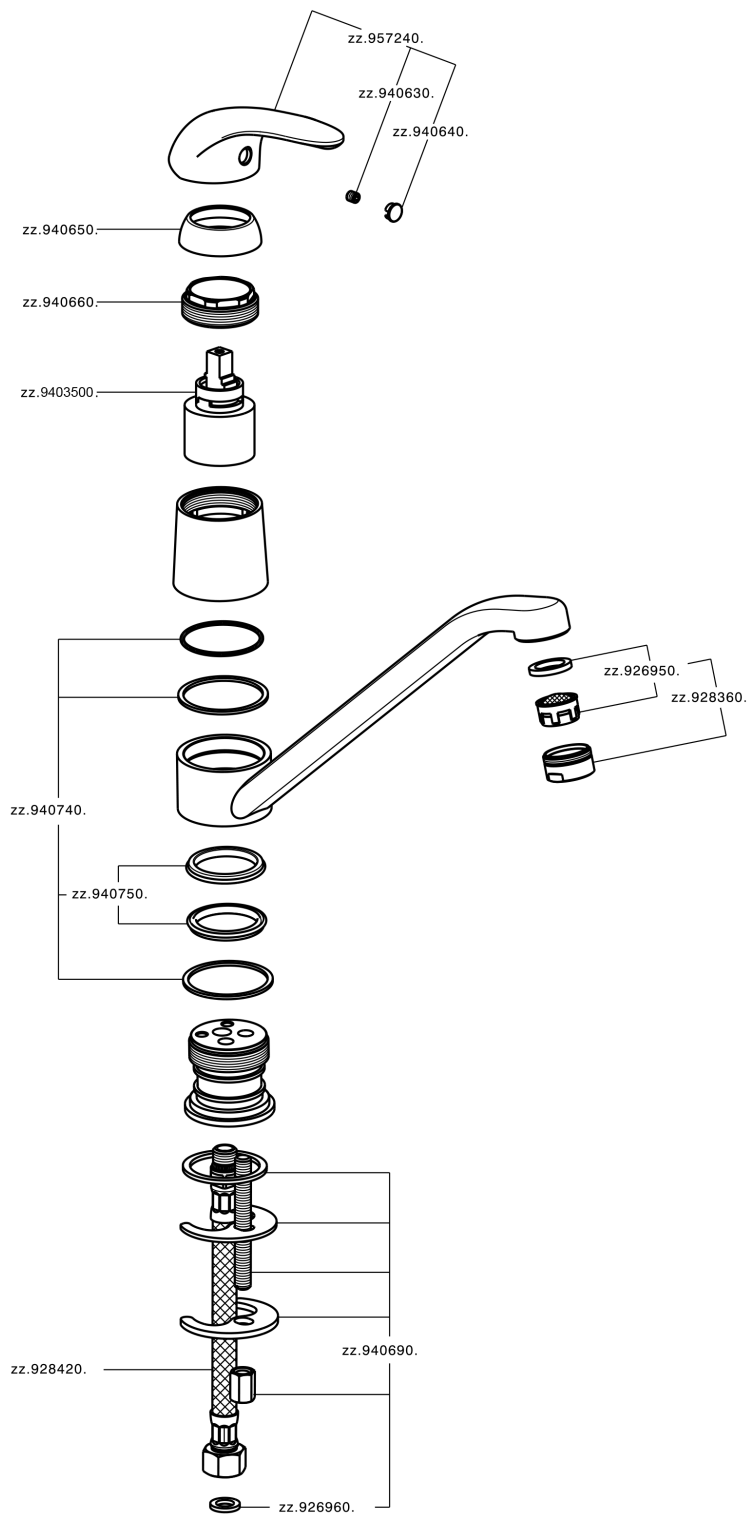

Single lever sink mixer KITCHEN_NM000580

MODEL **NM000580**

Single lever sink mixer, swivel spout, G.3/8" stainless steel flexible hoses

AVAILABLE FINISHINGS

21 21 Chrome

CHARACTERISTICS

Cartridge Spare Parts **ZZ94035000**

35 mm Cartridge

Single lever sink mixer KITCHEN_NM000580

NM000580

<https://en.huberitalia.com/single-lever-sink-mixer-kitchen-nm000580>

2025-01-15