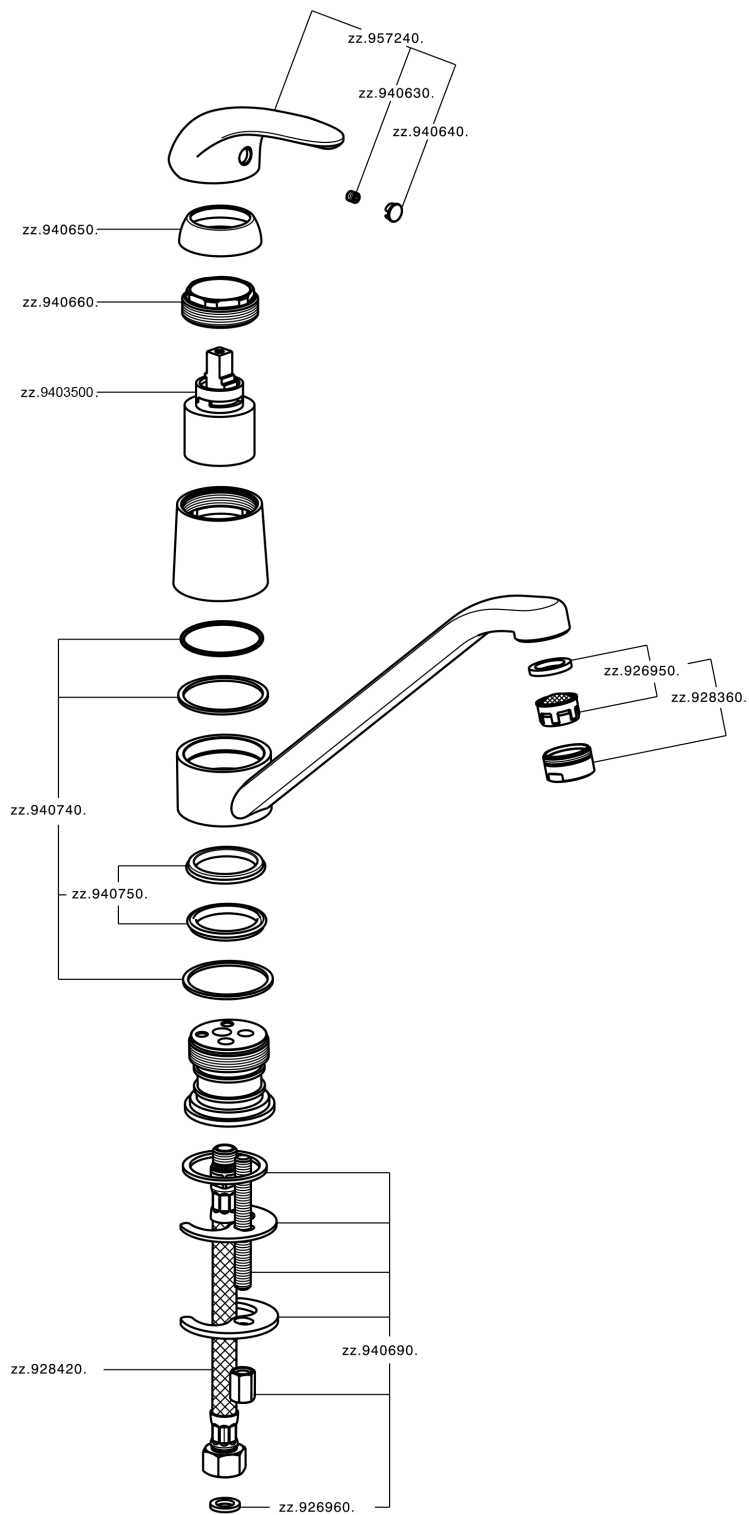

## Single lever sink mixer KITCHEN\_NM000580

MODEL **NM000580**

Single lever sink mixer, swivel spout, G.3/8" stainless steel flexible hoses

AVAILABLE FINISHINGS

**21** 21 Chrome

CHARACTERISTICS

Cartridge Spare Parts **ZZ94035000**

**35 mm Cartridge**

## Single lever sink mixer KITCHEN\_NM000580

NM000580

<https://en.huberitalia.com/single-lever-sink-mixer-kitchen-nm000580>

2024-12-04