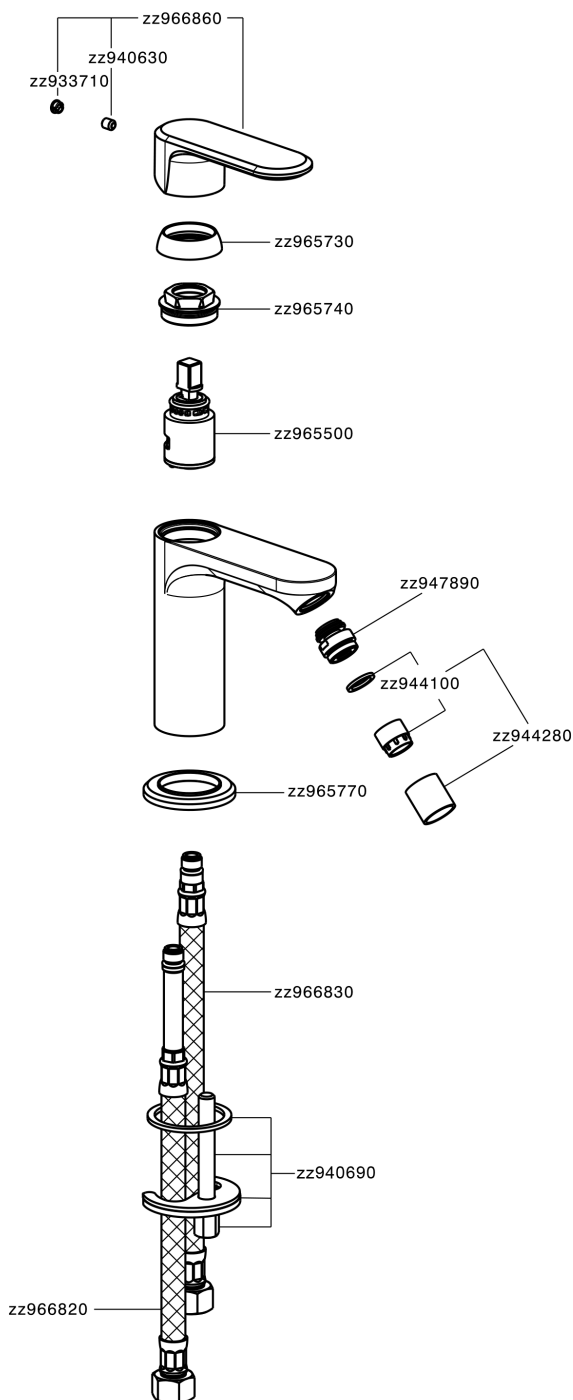

Single lever bidet mixer LEVITY_LY000560

MODEL **LY000560**

Single lever bidet mixer, without automatic pop-up waste, G.3/8" stainless steel flexible hose

AVAILABLE FINISHINGS

-  **21** 21 Chrome
-  **2B** 2B Polished Nickel
-  **2F** 2F Brushed Nickel
-  **40** 40 Matt Black
-  **4Q** 4Q Matt White

CHARACTERISTICS

Cartridge Spare Parts **ZZ96550000**

25 mm Cartridge

Single lever bidet mixer LEVITY_LY000560

LY000560

<https://en.huberitalia.com/single-lever-bidet-mixer-levity-ly000560>

2024-12-18