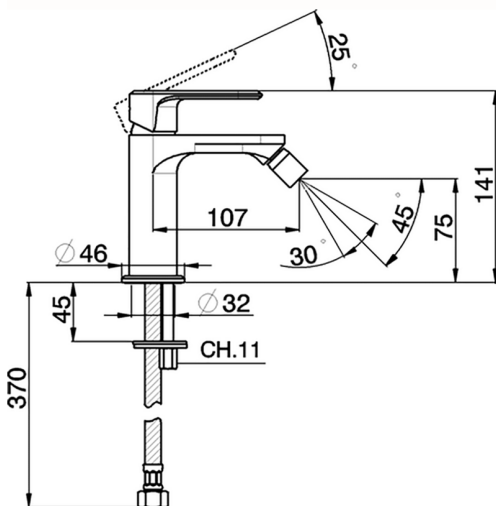

Single lever bidet mixer LEVITY_LY000560

MODEL **LY000560**

Single lever bidet mixer, without automatic pop-up waste, G.3/8" stainless steel flexible hose

AVAILABLE FINISHINGS

-  **21** 21 Chrome
-  **2B** 2B Polished Nickel
-  **2F** 2F Brushed Nickel
-  **40** 40 Matt Black
-  **4Q** 4Q Matt White

CHARACTERISTICS

Cartridge Spare Parts **ZZ96550000**

25 mm Cartridge

Single lever bidet mixer LEVITY_LY000560

LY000560

<https://en.huberitalia.com/single-lever-bidet-mixer-levity-ly000560>

2024-12-18