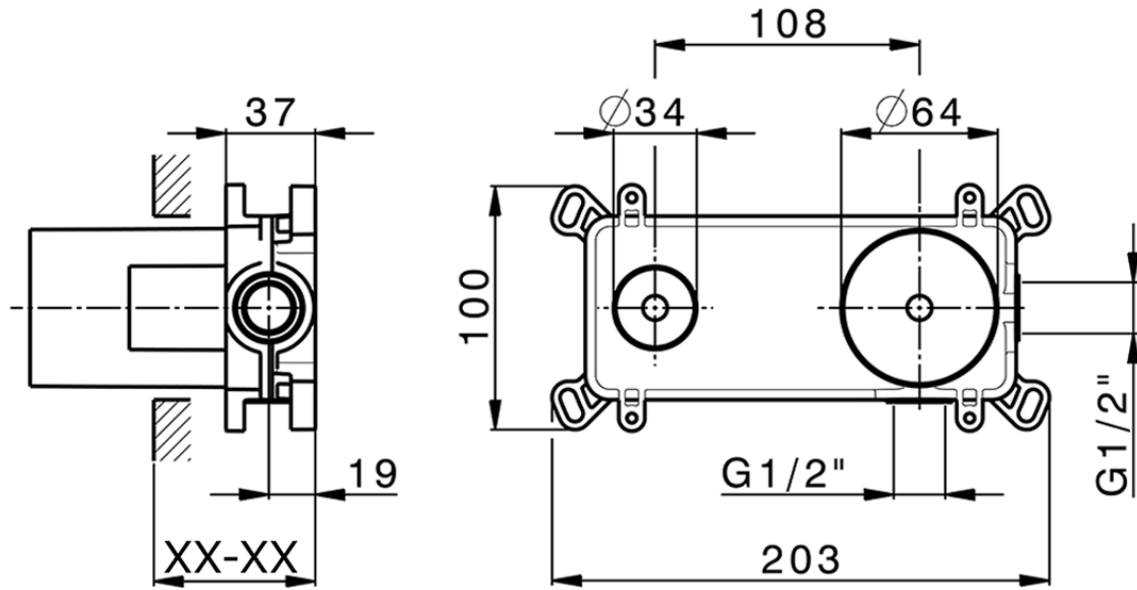

## Exposed part for single lever washbasin valve SOFT\_SF005510

SF005510

<https://en.huberitalia.com/exposed-part-for-single-lever-washbasin-valve-soft-sf005510>

Piastra/Plate/Plaque/Platte/Placa

2-3mm: XX 56-76

10mm: XX 48-68