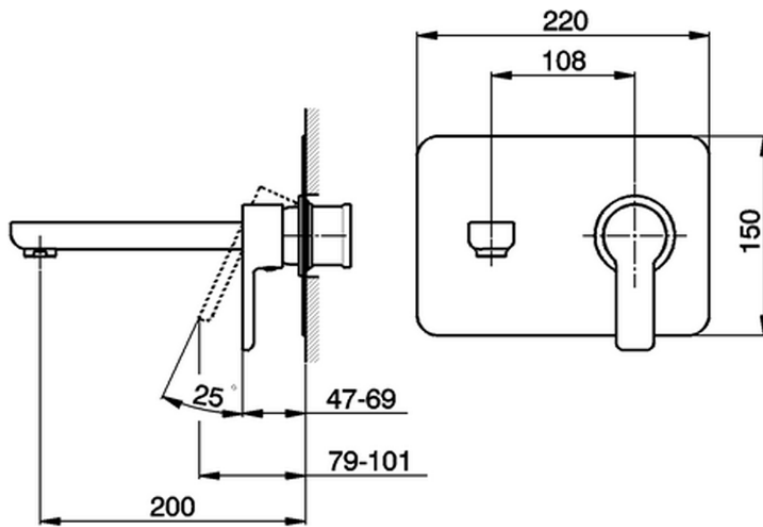

## Exposed part for single lever washbasin valve SOFT\_SF005510

SF005510

<https://en.huberitalia.com/exposed-part-for-single-lever-washbasin-valve-soft-sf005510>

Piastra/Plate/Plaque/Platte/Placa

2-3mm: XX 56-76

10mm: XX 48-68