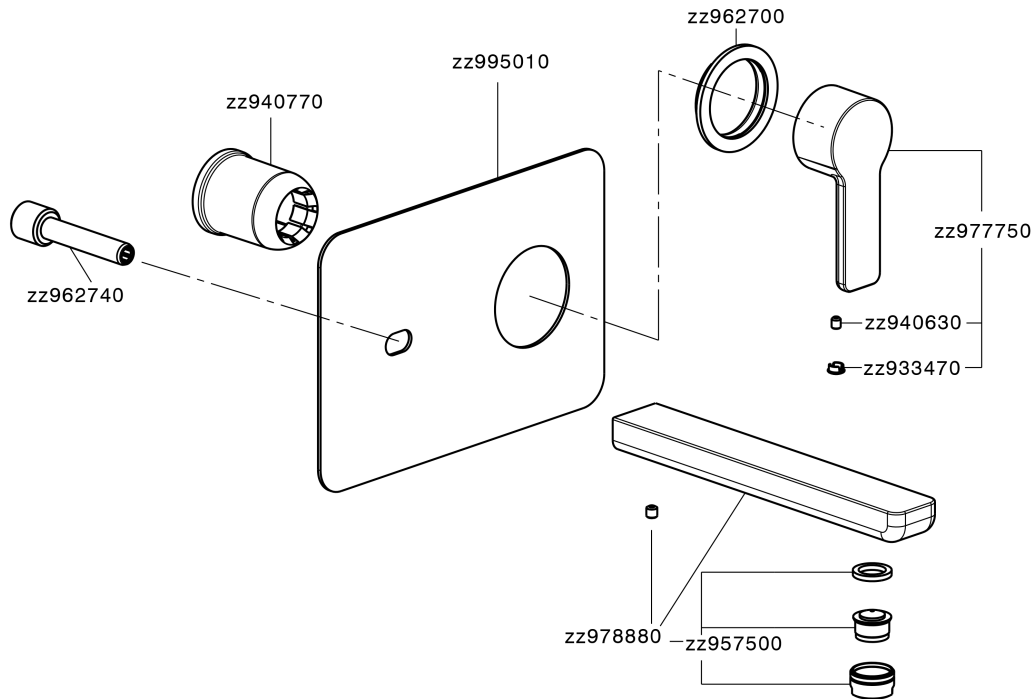

## Exposed part for single lever washbasin valve SOFT\_SF005510

SF005510

<https://en.huberitalia.com/exposed-part-for-single-lever-washbasin-valve-soft-sf005510>

Concealed single lever washbasin mixer Easy-Box CONCEALED\_ZB002450

ZB002450

<https://en.huberitalia.com/concealed-single-lever-washbasin-mixer-easy-box-concealed-zb002450>

2025-01-15