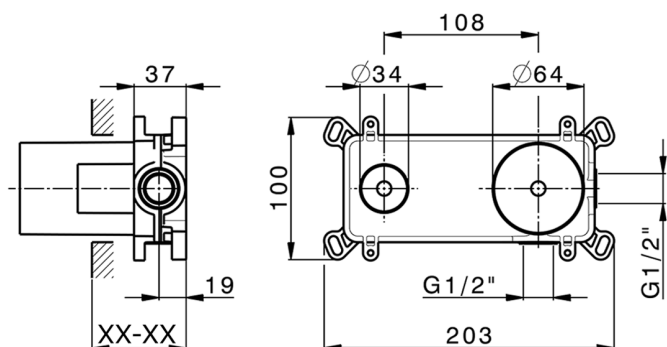

Exposed part for single lever washbasin valve SOFT_SF005510

MODEL **SF005510**

Exposed part for single lever washbasin valve, without concealed part, spout L.200 mm, for item Easy-Box ZB002450 and art. ZB025510

AVAILABLE FINISHINGS

CHARACTERISTICS

Installation **Concealed**

Required concealed parts **ZB002450**

Exposed part for single lever washbasin valve SOFT_SF005510

SF005510

<https://en.huberitalia.com/exposed-part-for-single-lever-washbasin-valve-soft-sf005510>

Concealed single lever washbasin mixer Easy-Box CONCEALED_ZB002450

MODEL **ZB002450**

Concealed single lever washbasin mixer
Easy-Box, with protection guard box, without trim kit

AVAILABLE FINISHINGS

CHARACTERISTICS

Concealed **1**
Cartridge Spare Parts **ZZ95409000**
35 mm Cartridge

Piastra/Plate/Plaque/Platte/Placa

2-3mm: XX 56-76

10mm: XX 48-68

EcoStop

EcoStop feature limits water flow to approximately 50% of maximum output with one point of resistance on setting. Push slightly past the middle stop only when full water output is required. This will save water up to 50%.