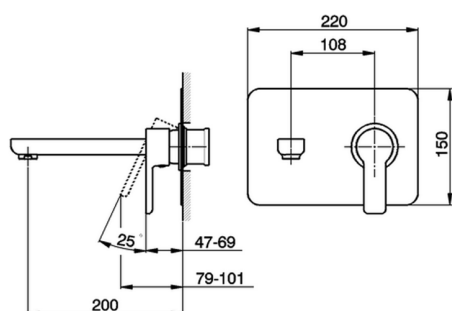

Exposed part for single lever washbasin valve SOFT_SF005510

MODEL **SF005510**

Exposed part for single lever washbasin valve, without concealed part, spout L.200 mm, for item Easy-Box ZB002450 and art. ZB025510

AVAILABLE FINISHINGS

CHARACTERISTICS

Installation **Concealed**

Required concealed parts **ZB002450**

Exposed part for single lever washbasin valve SOFT_SF005510

SF005510

<https://en.huberitalia.com/exposed-part-for-single-lever-washbasin-valve-soft-sf005510>

Concealed single lever washbasin mixer Easy-Box CONCEALED_ZB002450

MODEL **ZB002450**

Concealed single lever washbasin mixer
Easy-Box, with protection guard box, without trim kit

AVAILABLE FINISHINGS

CHARACTERISTICS

Concealed **1**
Cartridge Spare Parts **ZZ95409000**
35 mm Cartridge

Piastra/Plate/Plaque/Platte/Placa

2-3mm: XX 56-76

10mm: XX 48-68

EcoStop

EcoStop feature limits water flow to approximately 50% of maximum output with one point of resistance on setting. Push slightly past the middle stop only when full water output is required. This will save water up to 50%.