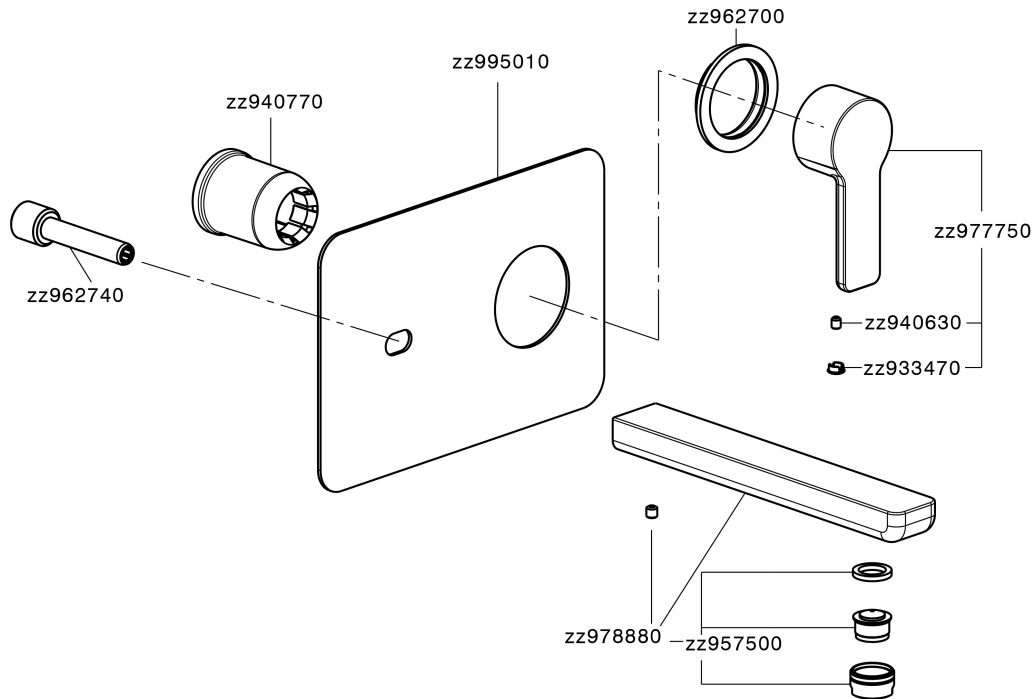

Exposed part for single lever washbasin valve SOFT_SF005510

MODEL **SF005510**

Exposed part for single lever washbasin valve, without concealed part, spout L.200 mm, for item Easy-Box ZB002450 and art. ZB025510

AVAILABLE FINISHINGS

CHARACTERISTICS

Installation **Concealed**

Required concealed parts **ZB002450**

Exposed part for single lever washbasin valve SOFT_SF005510

SF005510

<https://en.huberitalia.com/exposed-part-for-single-lever-washbasin-valve-soft-sf005510>

Concealed single lever washbasin mixer Easy-Box CONCEALED_ZB002450

MODEL **ZB002450**

Concealed single lever washbasin mixer
Easy-Box, with protection guard box, without trim kit

AVAILABLE FINISHINGS

CHARACTERISTICS

Concealed **1**
Cartridge Spare Parts **ZZ95409000**
35 mm Cartridge

Piastra/Plate/Plaque/Platte/Placa

2-3mm: XX 56-76

10mm: XX 48-68

EcoStop

EcoStop feature limits water flow to approximately 50% of maximum output with one point of resistance on setting. Push slightly past the middle stop only when full water output is required. This will save water up to 50%.