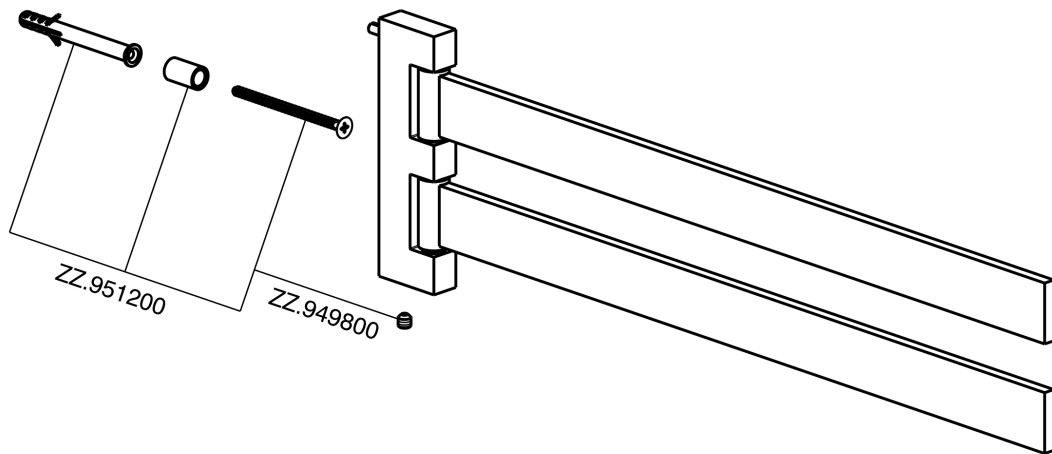

Double towel holder BATHROOM ACCESSORIES_SQ090210

SQ090210

<https://en.huberitalia.com/double-towel-holder-bathroom-accessories-sq090210>

2024-12-22