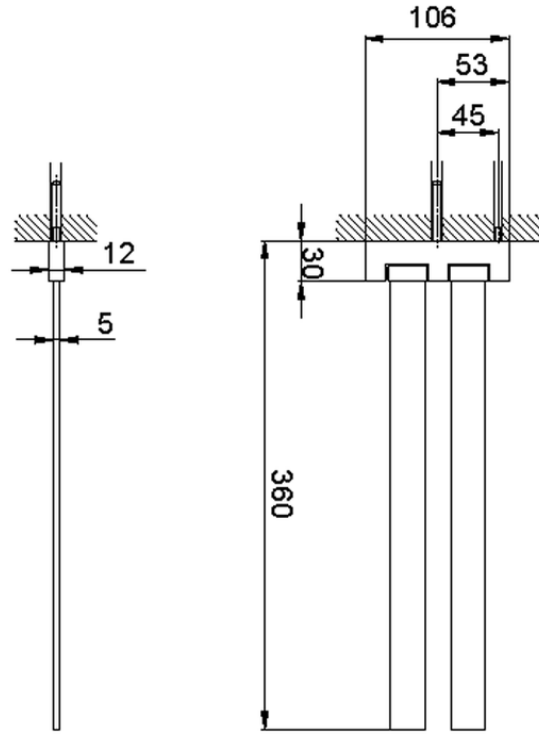

Double towel holder BATHROOM ACCESSORIES_SQ090210

SQ090210

<https://en.huberitalia.com/double-towel-holder-bathroom-accessories-sq090210>

2024-12-22