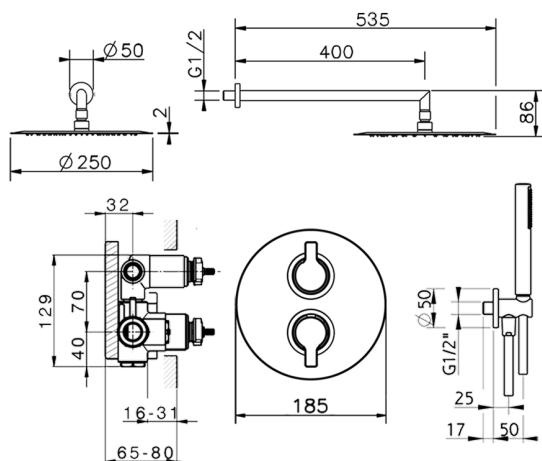

Concealed thermostatic shower mixer H2_H20KT010

MODEL **H20KT010**

Concealed thermostatic shower mixer, 1/2" Concealed Thermostatic Mixer, 2-outlet devistop cartridge, wall mounted adjustable handshower bracket, 400 mm shower arm, 250 mm round showerhead 2 mm thick INOX, ABS D.26 mm minimalistic one spray handshower, 1/2" wall elbow, 150 cm smooth SILVERFLEX Flexible Hose

AVAILABLE FINISHINGS

CHARACTERISTICS

Cartridge Spare Parts **24.04A.PP**

8x20 Plus P Thermostatic Valve

Installation **Concealed**

DeviaStop

The Huber Devia Stop technology allows to adjust the water flow and to direct it to the selected output point (overhead soaker, hand shower, etc).