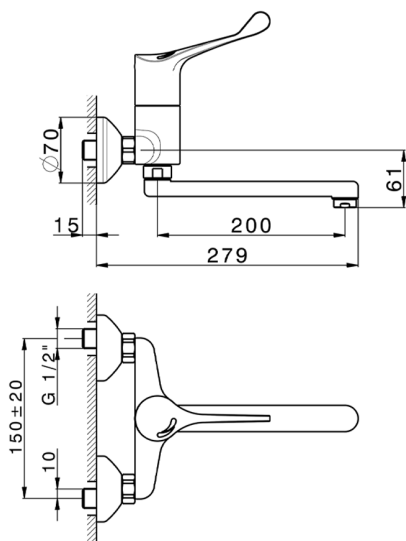

## HTS BasicThermo Sequential Basin Mixer COMMUNITY\_HBT70000

MODEL **HBT70000**

HTS BasicThermo Sequential Basin Mixer, on the wall, swivel spout

AVAILABLE FINISHINGS

CHARACTERISTICS

### Sequential

The Huber sequential thermostatic cartridge HTS is equipped with a new, patented system for integrated and simultaneous adjustment of water temperature and flow.