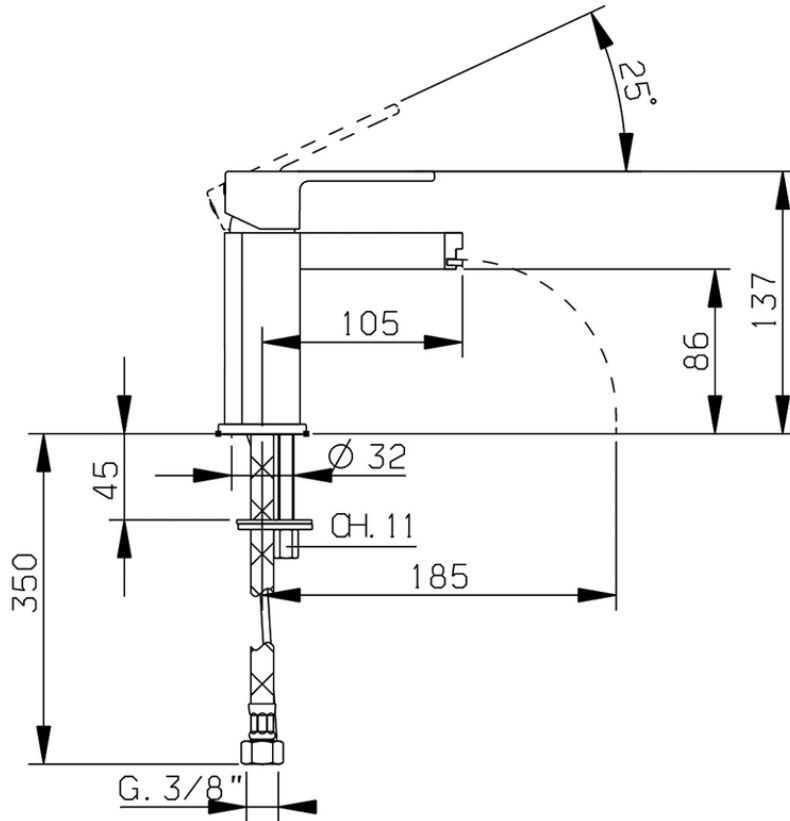

Single lever bidet mixer DADO_DC000560

DC000560

<https://en.huberitalia.com/single-lever-bidet-mixer-dado-dc000560>

2024-12-22