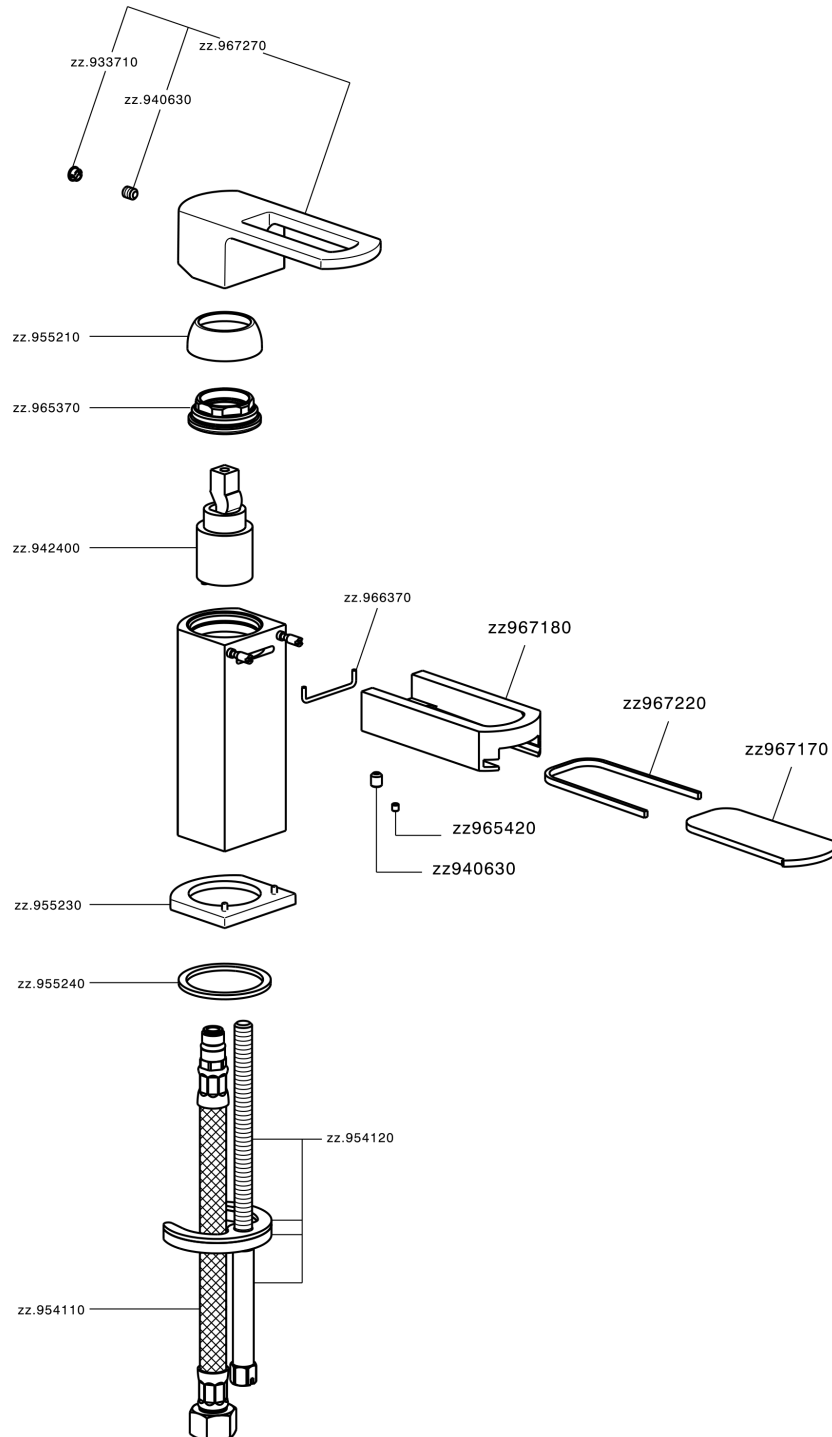

## Single lever bidet mixer DADO\_DC000560

DC000560

<https://en.huberitalia.com/single-lever-bidet-mixer-dado-dc000560>

2024-12-22