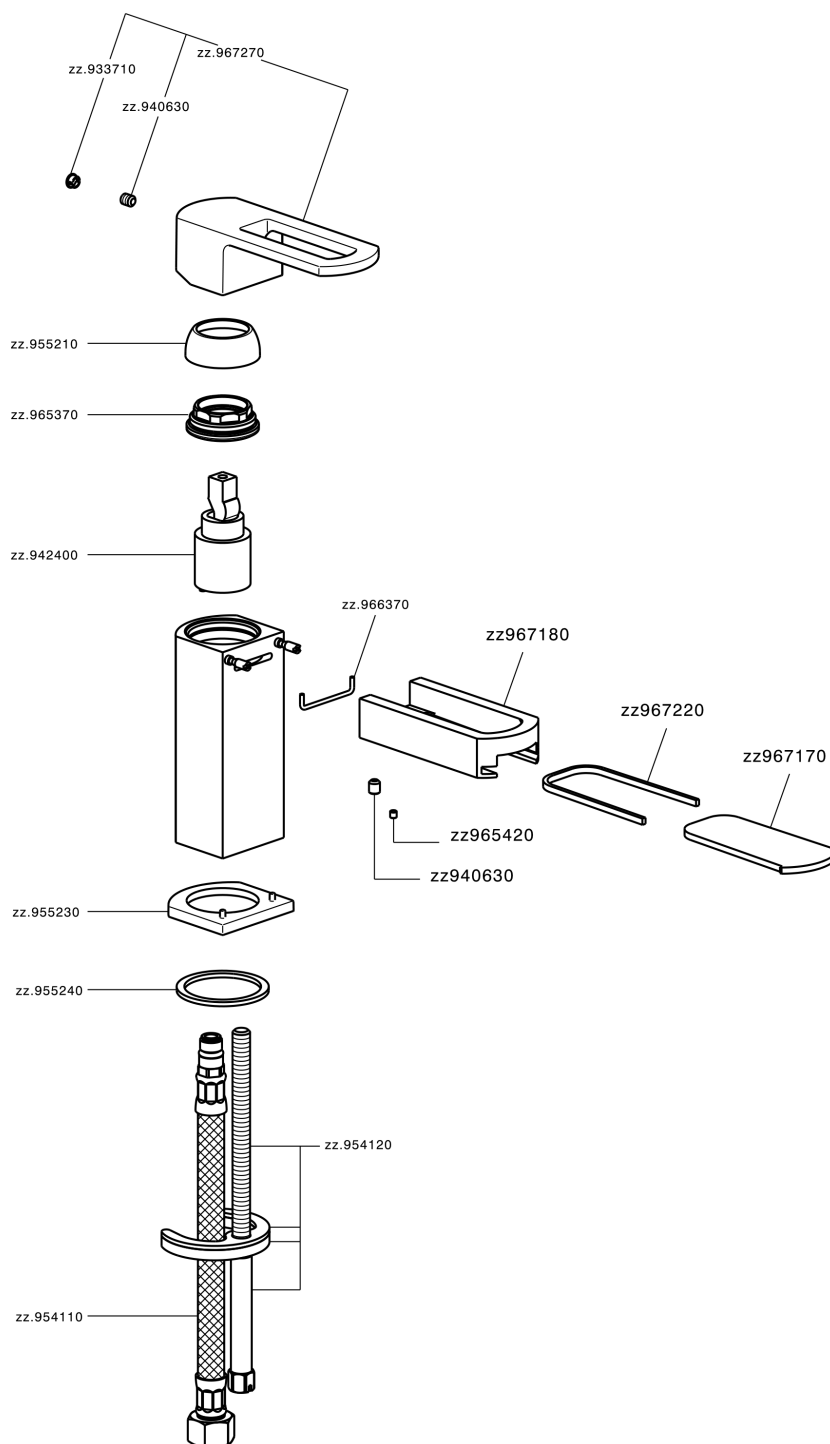

Single lever bidet mixer DADO_DC000560

MODEL **DC000560**

Single lever bidet mixer, without pop up waste, G.3/8"
Stainless Steel Flexible

AVAILABLE FINISHINGS

- 
21 21 Chrome
- 
2F 2F Brushed Nickel
- 
6U 6U Chrome/Smoked

CHARACTERISTICS

Cartridge Spare Parts **ZZ94240000**

25 mm Cartridge

Single lever bidet mixer DADO_DC000560

DC000560

<https://en.huberitalia.com/single-lever-bidet-mixer-dado-dc000560>

2024-12-22