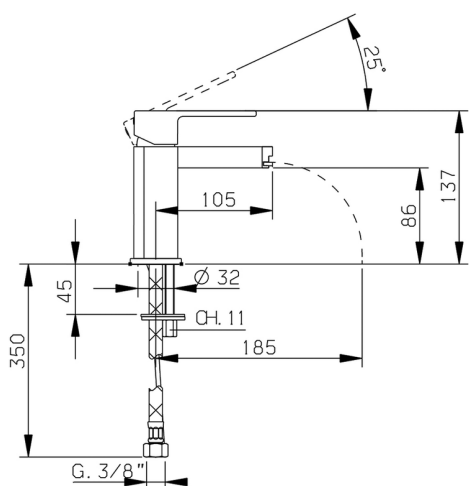

Single lever bidet mixer DADO_DC000560

MODEL **DC000560**

Single lever bidet mixer, without pop up waste, G.3/8"
Stainless Steel Flexible

AVAILABLE FINISHINGS

- 
21 21 Chrome
- 
2F 2F Brushed Nickel
- 
6U 6U Chrome/Smoked

CHARACTERISTICS

Cartridge Spare Parts **ZZ94240000**

25 mm Cartridge

Single lever bidet mixer DADO_DC000560

DC000560

<https://en.huberitalia.com/single-lever-bidet-mixer-dado-dc000560>

2024-12-22