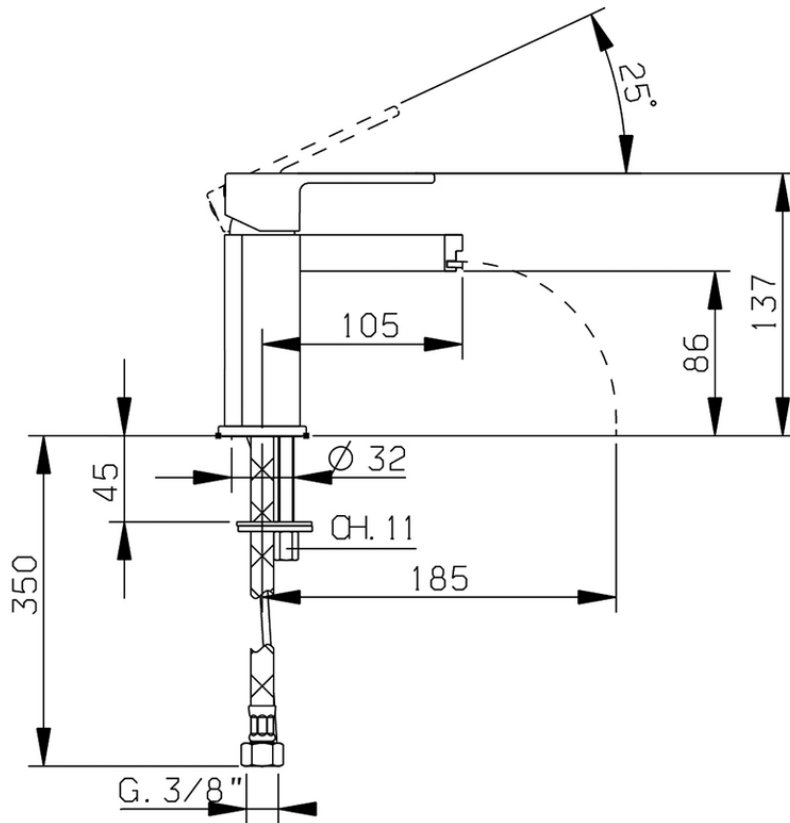

Single lever bidet mixer DADO_DC000560

DC000560

<https://en.huberitalia.com/single-lever-bidet-mixer-dado-dc000560>

2024-12-04