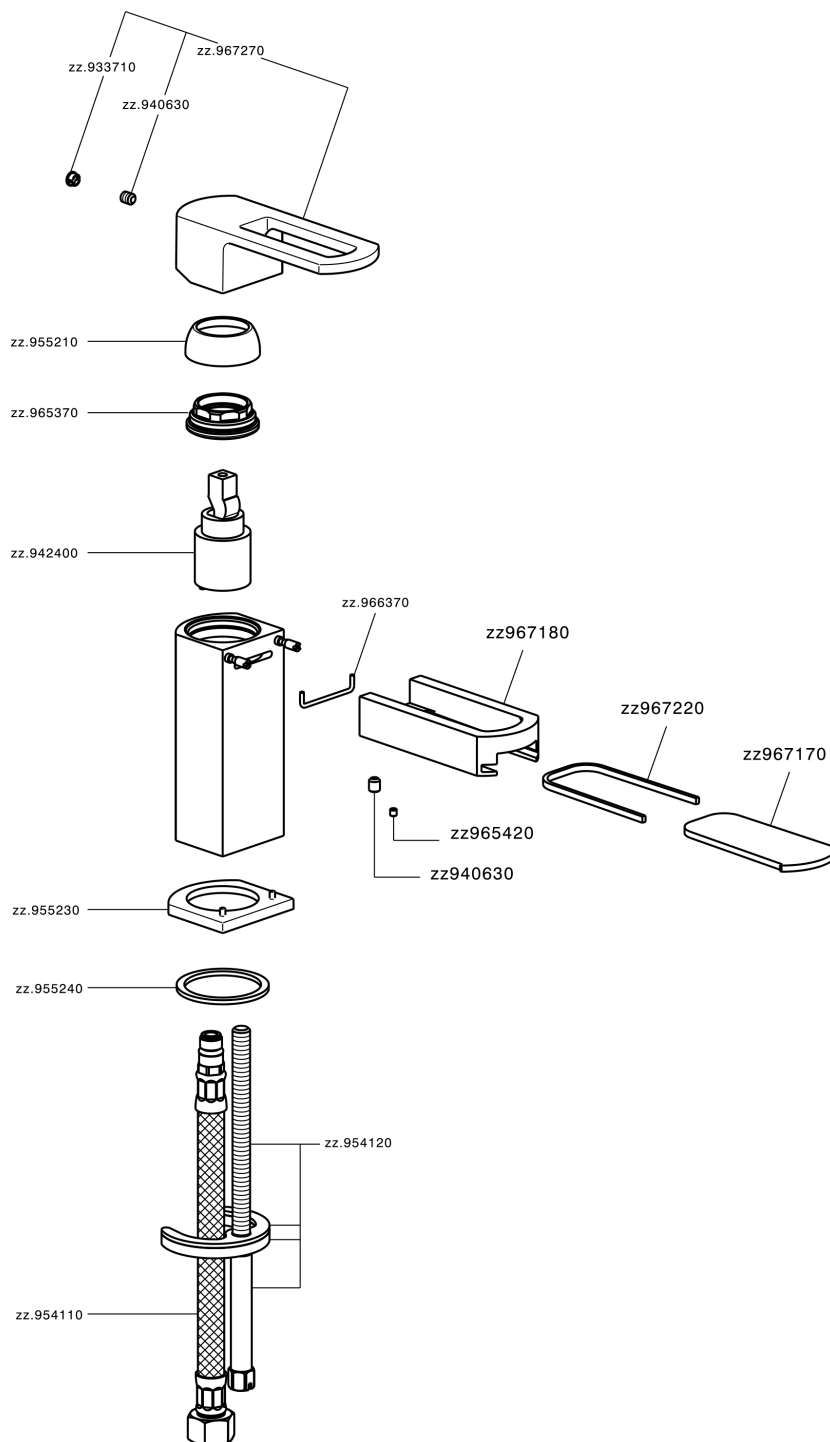

Single lever bidet mixer DADO_DC000560

DC000560

<https://en.huberitalia.com/single-lever-bidet-mixer-dado-dc000560>

2024-12-04