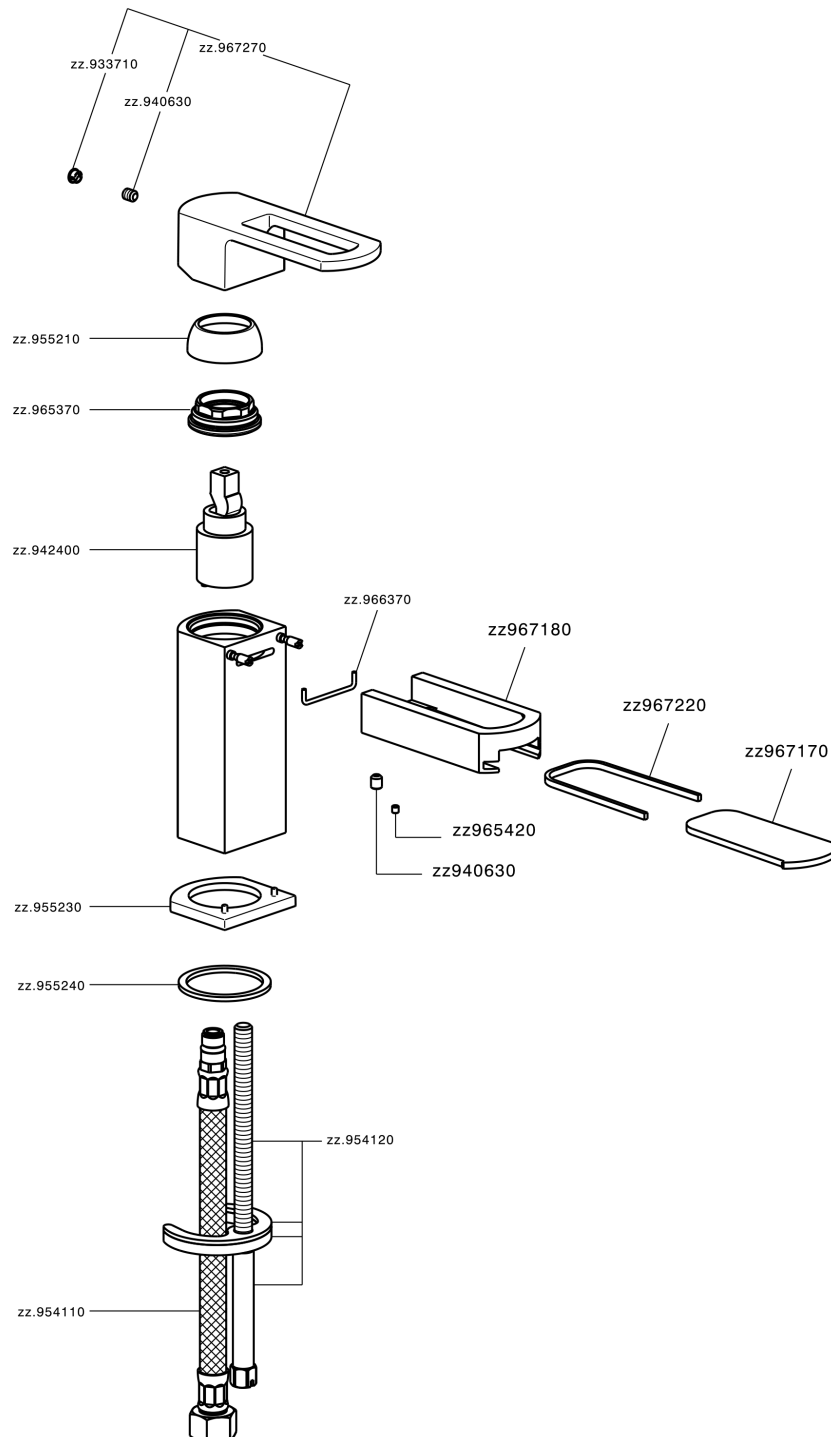

Single lever bidet mixer DADO_DC000560

MODEL **DC000560**

Single lever bidet mixer, without pop up waste, G.3/8"
Stainless Steel Flexible

AVAILABLE FINISHINGS

- 
21 21 Chrome
- 
2F 2F Brushed Nickel
- 
6U 6U Chrome/Smoked

CHARACTERISTICS

Cartridge Spare Parts **ZZ94240000**

25 mm Cartridge

Single lever bidet mixer DADO_DC000560

DC000560

<https://en.huberitalia.com/single-lever-bidet-mixer-dado-dc000560>

2024-12-04