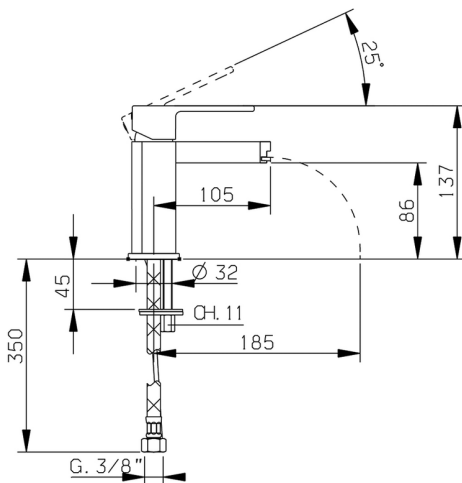

Single lever bidet mixer DADO_DC000560

MODEL **DC000560**

Single lever bidet mixer, without pop up waste, G.3/8"
Stainless Steel Flexible

AVAILABLE FINISHINGS

- 
21 21 Chrome
- 
2F 2F Brushed Nickel
- 
6U 6U Chrome/Smoked

CHARACTERISTICS

Cartridge Spare Parts **ZZ94240000**

25 mm Cartridge

Single lever bidet mixer DADO_DC000560

DC000560

<https://en.huberitalia.com/single-lever-bidet-mixer-dado-dc000560>

2024-12-04