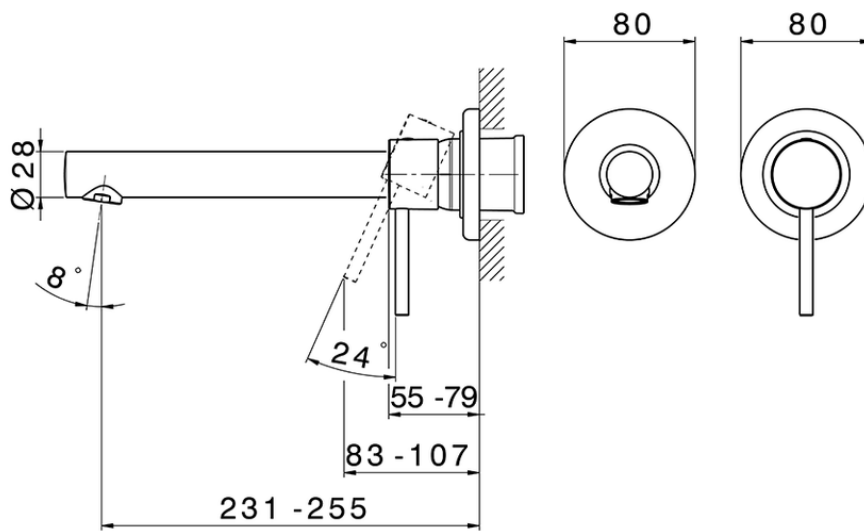

Exposed part for single lever washbasin valve TRATTO EVO\_TV005512

TV005512

<https://en.huberitalia.com/exposed-part-for-single-lever-washbasin-valve-tratto-evo-tv005512>

Piastra/Plate/Plaque/Platte/Placa

2-3mm: XX 56-76

10mm: XX 48-68