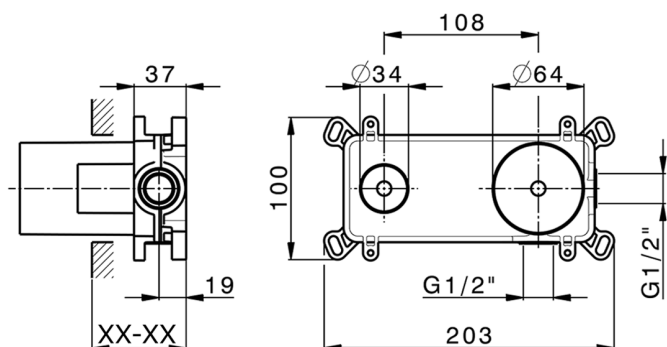

## Exposed part for single lever washbasin valve TRATTO EVO\_TV005512

MODEL **TV005512**

Exposed part for single lever washbasin valve, without concealed part, spout L.250 mm, for item Easy-Box ZB002450 and art.ZB025510

## Concealed single lever washbasin mixer Easy-Box CONCEALED\_ZB002450

MODEL **ZB002450**

Concealed single lever washbasin mixer  
Easy-Box, with protection guard box, without trim kit

AVAILABLE FINISHINGS

CHARACTERISTICS

Concealed **1**  
 Cartridge Spare Parts **ZZ95409000**  
**35 mm Cartridge**

Piastra/Plate/Plaque/Platte/Placa

2-3mm: XX 56-76

10mm: XX 48-68