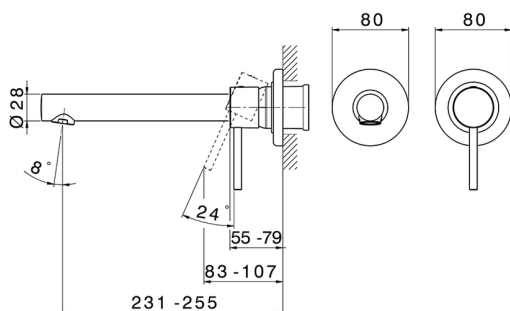

## Exposed part for single lever washbasin valve TRATTO EVO\_TV005512

MODEL **TV005512**

Exposed part for single lever washbasin valve, without concealed part, spout L.250 mm, for item Easy-Box ZB002450 and art.ZB025510

## Concealed single lever washbasin mixer Easy-Box CONCEALED\_ZB002450

MODEL **ZB002450**

Concealed single lever washbasin mixer  
Easy-Box, with protection guard box, without trim kit

AVAILABLE FINISHINGS

CHARACTERISTICS

Concealed **1**  
 Cartridge Spare Parts **ZZ95409000**  
**35 mm Cartridge**

Piastra/Plate/Plaque/Platte/Placa

2-3mm: XX 56-76

10mm: XX 48-68