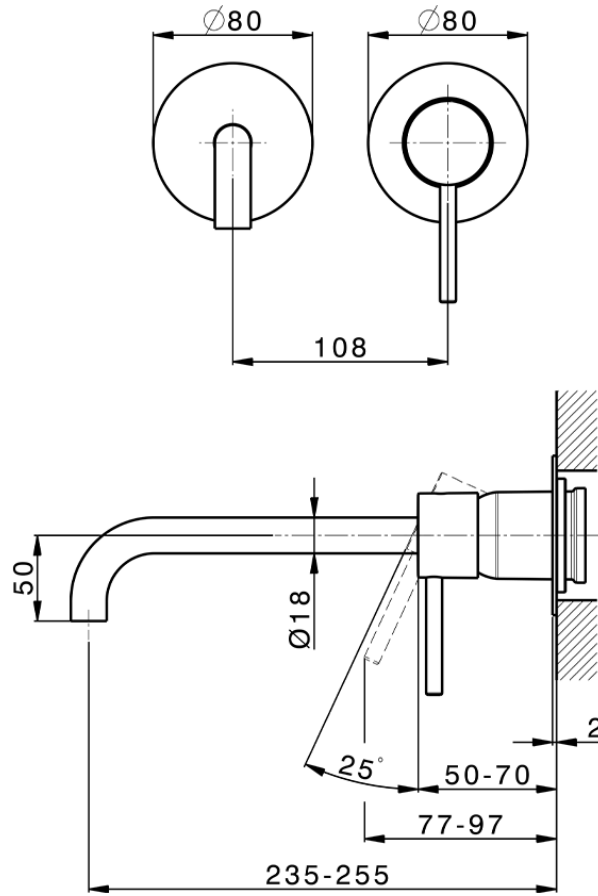

Exposed part for single lever washbasin valve M32\_MT005511

MT005511

<https://en.huberitalia.com/exposed-part-for-single-lever-washbasin-valve-m32-mt005511>

Piastra/Plate/Plaque/Platte/Placa

2-3mm: XX 56-76

10mm: XX 48-68