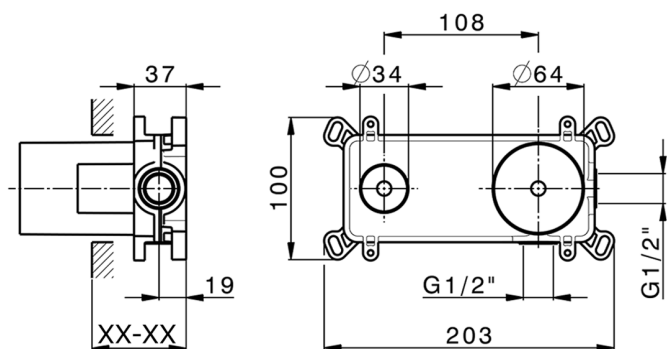

## Exposed part for single lever washbasin valve M32\_MT005511

MODEL **MT005511**

Exposed part for single lever washbasin valve, without concealed part, spout L.250 mm, for item Easy-Box ZB002450 and art.ZB025510

## Concealed single lever washbasin mixer Easy-Box CONCEALED\_ZB002450

MODEL **ZB002450**

Concealed single lever washbasin mixer  
Easy-Box, with protection guard box, without trim kit

AVAILABLE FINISHINGS

CHARACTERISTICS

Installation	<b>Concealed</b>
Cartridge Spare Parts	<b>ZZ95409000</b>
<b>35 mm Cartridge</b>	
Concealed	<b>1</b>

Piastra/Plate/Plaque/Platte/Placa

2-3mm: XX 56-76

10mm: XX 48-68