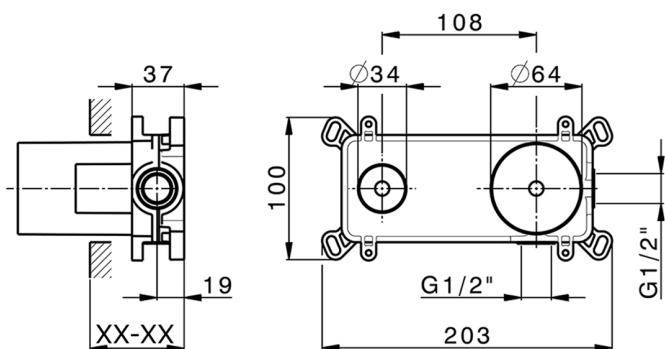

Exposed part for single lever washbasin valve M32_MT005511

MODEL **MT005511**

Exposed part for single lever washbasin valve, without concealed part, spout L.250 mm, for item Easy-Box ZB002450 and art. ZB025510

Concealed single lever washbasin mixer Easy-Box CONCEALED_ZB002450

MODEL **ZB002450**

Concealed single lever washbasin mixer
Easy-Box, with protection guard box, without trim kit

AVAILABLE FINISHINGS

CHARACTERISTICS

Installation	Concealed
Cartridge Spare Parts	ZZ95409000
35 mm Cartridge	
Concealed	1

Piastra/Plate/Plaque/Platte/Placa

2-3mm: XX 56-76

10mm: XX 48-68

DeviaStop

The Huber Devia Stop technology allows to adjust the water flow and to direct it to the selected output point (overhead soaker, hand shower, etc).