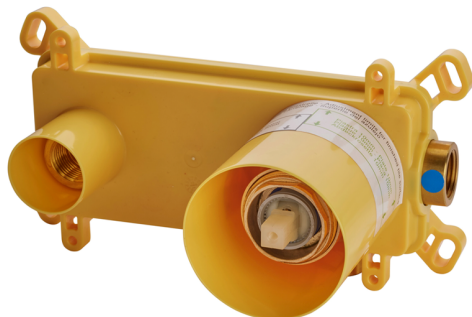

## Exposed part for single lever washbasin valve M32\_MT005511

MODEL **MT005511**

Exposed part for single lever washbasin valve, without concealed part, spout L.250 mm, for item Easy-Box ZB002450 and art.ZB025510

## Concealed single lever washbasin mixer Easy-Box CONCEALED\_ZB002450

MODEL **ZB002450**

Concealed single lever washbasin mixer  
Easy-Box, with protection guard box, without trim kit

AVAILABLE FINISHINGS

CHARACTERISTICS

Installation	<b>Concealed</b>
Cartridge Spare Parts	<b>ZZ95409000</b>
<b>35 mm Cartridge</b>	
Concealed	<b>1</b>

Piastra/Plate/Plaque/Platte/Placa

2-3mm: XX 56-76

10mm: XX 48-68

### DeviaStop

The Huber Devia Stop technology allows to adjust the water flow and to direct it to the selected output point (overhead soaker, hand shower, etc).

2026-05-19