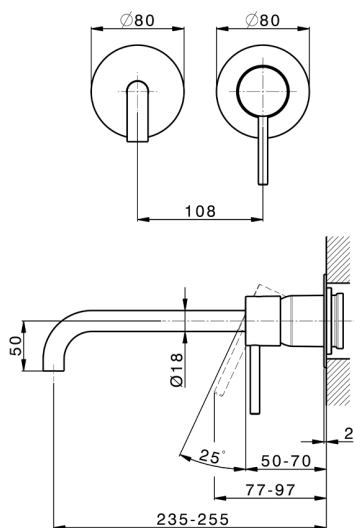

Exposed part for single lever washbasin valve M32_MT005511

MODEL **MT005511**

Exposed part for single lever washbasin valve, without concealed part, spout L.250 mm, for item Easy-Box ZB002450 and art. ZB025510

AVAILABLE FINISHINGS

- **21** 21 Chrome
- **26** 26 Old Copper
- **2F** 2F Brushed Nickel
- **2W** 2W Brushed Gold
- **40** 40 Matt Black
- **4Q** 4Q Matt White

CHARACTERISTICS

Installation **Concealed**
Required concealed parts **ZB002450**