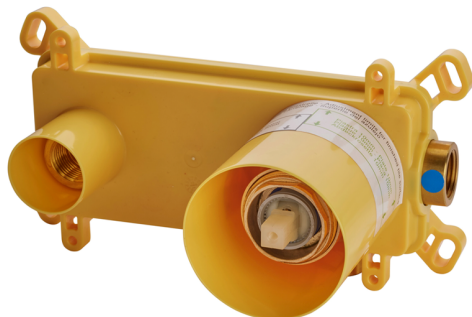

Exposed part for single lever washbasin valve M32_MT005511

MODEL **MT005511**

Exposed part for single lever washbasin valve, without concealed part, spout L.250 mm, for item Easy-Box ZB002450 and art. ZB025510

AVAILABLE FINISHINGS

-  **21** 21 Chrome
-  **26** 26 Old Copper
-  **2F** 2F Brushed Nickel
-  **2W** 2W Brushed Gold
-  **40** 40 Matt Black
-  **4Q** 4Q Matt White

CHARACTERISTICS

Installation **Concealed**
 Required concealed parts **ZB002450**

Concealed single lever washbasin mixer Easy-Box CONCEALED_ZB002450

MODEL **ZB002450**

Concealed single lever washbasin mixer
Easy-Box, with protection guard box, without trim kit

AVAILABLE FINISHINGS

CHARACTERISTICS

Installation	Concealed
Cartridge Spare Parts	ZZ95409000
35 mm Cartridge	
Concealed	1

Piastra/Plate/Plaque/Platte/Placa

2-3mm: XX 56-76

10mm: XX 48-68

DeviaStop

The Huber Devia Stop technology allows to adjust the water flow and to direct it to the selected output point (overhead soaker, hand shower, etc).