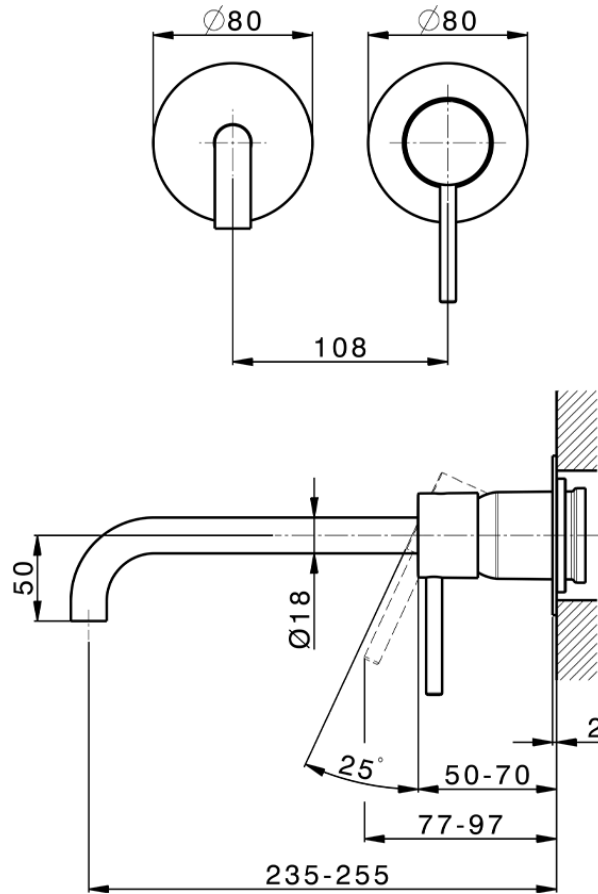

Exposed part for single lever washbasin valve M32\_MT005511

MT005511

<https://en.huberitalia.com/exposed-part-for-single-lever-washbasin-valve-m32-mt005511>

Piastra/Plate/Plaque/Platte/Placa

2-3mm: XX 56-76

10mm: XX 48-68