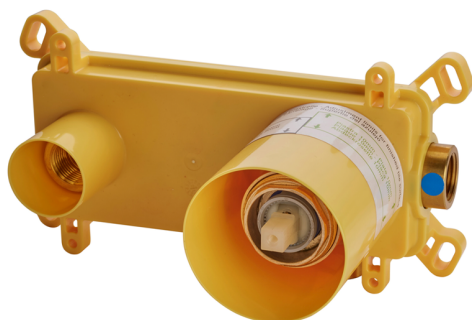

Exposed part for single lever washbasin valve M32_MT005511

MODEL **MT005511**

Exposed part for single lever washbasin valve, without concealed part, spout L.250 mm, for item Easy-Box ZB002450 and art. ZB025510

AVAILABLE FINISHINGS

-  **21** 21 Chrome
-  **26** 26 Old Copper
-  **2F** 2F Brushed Nickel
-  **2W** 2W Brushed Gold
-  **40** 40 Matt Black
-  **4Q** 4Q Matt White

CHARACTERISTICS

Installation **Concealed**
 Required concealed parts **ZB002450**

Concealed single lever washbasin mixer Easy-Box CONCEALED_ZB002450

MODEL **ZB002450**

Concealed single lever washbasin mixer
Easy-Box, with protection guard box, without trim kit

AVAILABLE FINISHINGS

04 04 Without finishing

CHARACTERISTICS

Installation	Concealed
Cartridge Spare Parts	ZZ95409000
35 mm Cartridge	
Concealed	1

Piastra/Plate/Plaque/Platte/Placa

2-3mm: XX 56-76

10mm: XX 48-68

DeviaStop

The Huber Devia Stop technology allows to adjust the water flow and to direct it to the selected output point (overhead soaker, hand shower, etc).