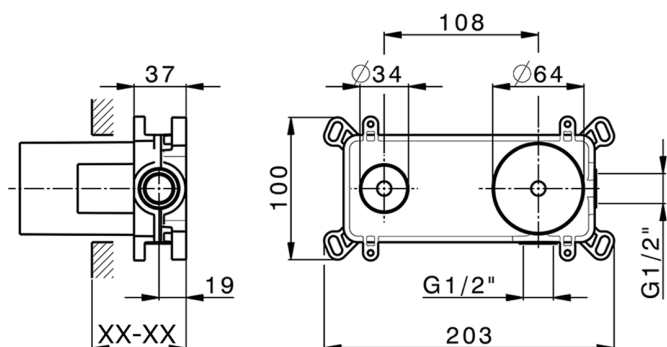

Exposed part for single lever washbasin valve M32_MT005511

MODEL **MT005511**

Exposed part for single lever washbasin valve, without concealed part, spout L.250 mm, for item Easy-Box ZB002450 and art. ZB025510

Concealed single lever washbasin mixer Easy-Box CONCEALED_ZB002450

MODEL **ZB002450**

Concealed single lever washbasin mixer
Easy-Box, with protection guard box, without trim kit

AVAILABLE FINISHINGS

04 04 Without finishing

CHARACTERISTICS

Installation	Concealed
Cartridge Spare Parts	ZZ95409000
35 mm Cartridge	
Concealed	1

Piastra/Plate/Plaque/Platte/Placa

2-3mm: XX 56-76

10mm: XX 48-68

DeviaStop

The Huber Devia Stop technology allows to adjust the water flow and to direct it to the selected output point (overhead soaker, hand shower, etc).