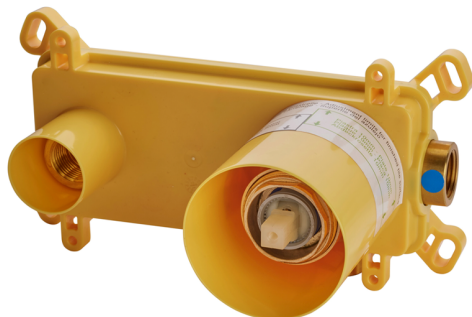

## Exposed part for single lever washbasin valve M32\_MT005511

MODEL **MT005511**

Exposed part for single lever washbasin valve, without concealed part, spout L.250 mm, for item Easy-Box ZB002450 and art. ZB025510

## Concealed single lever washbasin mixer Easy-Box CONCEALED\_ZB002450

MODEL **ZB002450**

Concealed single lever washbasin mixer  
Easy-Box, with protection guard box, without trim kit

AVAILABLE FINISHINGS

CHARACTERISTICS

Installation	<b>Concealed</b>
Cartridge Spare Parts	<b>ZZ95409000</b>
<b>35 mm Cartridge</b>	
Concealed	<b>1</b>

Piastra/Plate/Plaque/Platte/Placa

2-3mm: XX 56-76

10mm: XX 48-68

### DeviaStop

The Huber Devia Stop technology allows to adjust the water flow and to direct it to the selected output point (overhead soaker, hand shower, etc).

2026-04-05