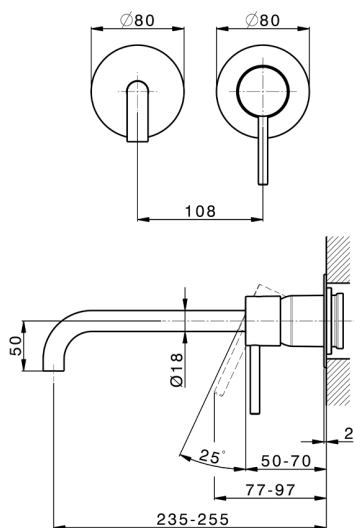

Exposed part for single lever washbasin valve M32_MT005511

MODEL **MT005511**

Exposed part for single lever washbasin valve, without concealed part, spout L.250 mm, for item Easy-Box ZB002450 and art. ZB025510

AVAILABLE FINISHINGS

-  **21** 21 Chrome
-  **26** 26 Old Copper
-  **2F** 2F Brushed Nickel
-  **2W** 2W Brushed Gold
-  **40** 40 Matt Black
-  **4Q** 4Q Matt White

CHARACTERISTICS

Installation **Concealed**
 Required concealed parts **ZB002450**

Concealed single lever washbasin mixer Easy-Box CONCEALED_ZB002450

MODEL **ZB002450**

Concealed single lever washbasin mixer
Easy-Box, with protection guard box, without trim kit

AVAILABLE FINISHINGS

04 04 Without finishing

CHARACTERISTICS

Installation	Concealed
Cartridge Spare Parts	ZZ95409000
35 mm Cartridge	
Concealed	1

Piastra/Plate/Plaque/Platte/Placa

2-3mm: XX 56-76

10mm: XX 48-68

DeviaStop

The Huber Devia Stop technology allows to adjust the water flow and to direct it to the selected output point (overhead soaker, hand shower, etc).