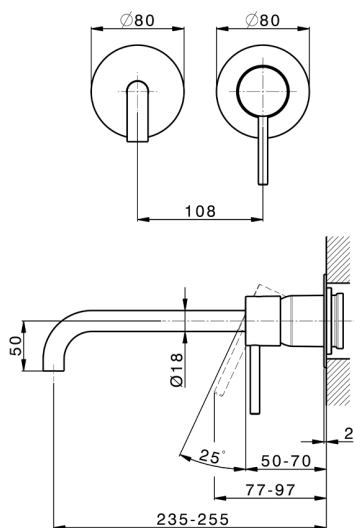

## Exposed part for single lever washbasin valve M32\_MT005511

MODEL **MT005511**

Exposed part for single lever washbasin valve, without concealed part, spout L.250 mm, for item Easy-Box ZB002450 and art. ZB025510

## Concealed single lever washbasin mixer Easy-Box CONCEALED\_ZB002450

MODEL **ZB002450**

Concealed single lever washbasin mixer  
Easy-Box, with protection guard box, without trim kit

AVAILABLE FINISHINGS

CHARACTERISTICS

Installation	<b>Concealed</b>
Cartridge Spare Parts	<b>ZZ95409000</b>
<b>35 mm Cartridge</b>	
Concealed	<b>1</b>

Piastra/Plate/Plaque/Platte/Placa

2-3mm: XX 56-76

10mm: XX 48-68