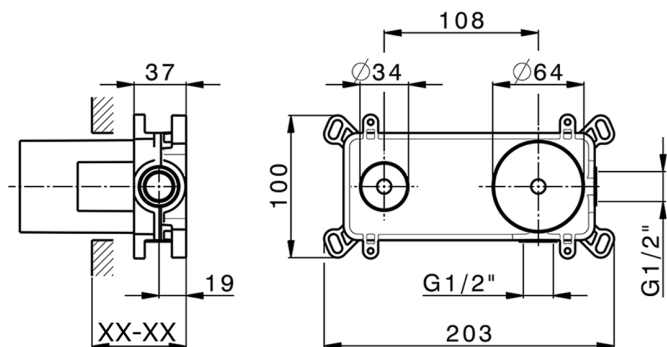

## Exposed part for single lever washbasin valve M32\_MT005511

MODEL **MT005511**

Exposed part for single lever washbasin valve, without concealed part, spout L.250 mm, for item Easy-Box ZB002450 and art. ZB025510

## Concealed single lever washbasin mixer Easy-Box CONCEALED\_ZB002450

MODEL **ZB002450**

Concealed single lever washbasin mixer  
Easy-Box, with protection guard box, without trim kit

AVAILABLE FINISHINGS

CHARACTERISTICS

Installation	<b>Concealed</b>
Cartridge Spare Parts	<b>ZZ95409000</b>
<b>35 mm Cartridge</b>	
Concealed	<b>1</b>

Piastra/Plate/Plaque/Platte/Placa

2-3mm: XX 56-76

10mm: XX 48-68