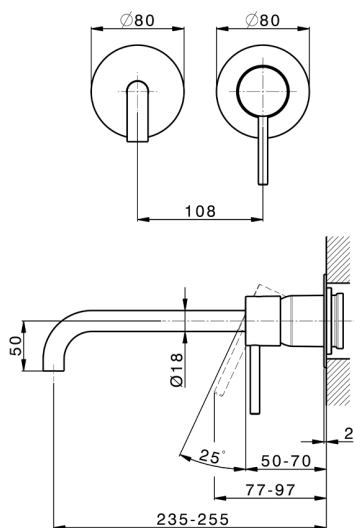

Exposed part for single lever washbasin valve M32_MT005511

MODEL **MT005511**

Exposed part for single lever washbasin valve, without concealed part, spout L.250 mm, for item Easy-Box ZB002450 and art. ZB025510

AVAILABLE FINISHINGS

-  **21** 21 Chrome
-  **26** 26 Old Copper
-  **2F** 2F Brushed Nickel
-  **2W** 2W Brushed Gold
-  **40** 40 Matt Black
-  **4Q** 4Q Matt White

CHARACTERISTICS

Installation **Concealed**
 Required concealed parts **ZB002450**

Concealed single lever washbasin mixer Easy-Box CONCEALED_ZB002450

MODEL **ZB002450**

Concealed single lever washbasin mixer
Easy-Box, with protection guard box, without trim kit

AVAILABLE FINISHINGS

CHARACTERISTICS

Installation	Concealed
Cartridge Spare Parts	ZZ95409000
35 mm Cartridge	
Concealed	1

Piastra/Plate/Plaque/Platte/Placa

2-3mm: XX 56-76

10mm: XX 48-68

DeviaStop

The Huber Devia Stop technology allows to adjust the water flow and to direct it to the selected output point (overhead soaker, hand shower, etc).