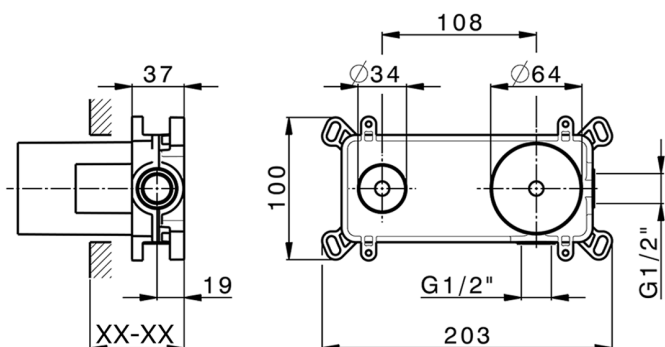

## Exposed part for single lever washbasin valve M32\_MT005511

MODEL **MT005511**

Exposed part for single lever washbasin valve, without concealed part, spout L.250 mm, for item Easy-Box ZB002450 and art. ZB025510

## Concealed single lever washbasin mixer Easy-Box CONCEALED\_ZB002450

MODEL **ZB002450**

Concealed single lever washbasin mixer  
Easy-Box, with protection guard box, without trim kit

AVAILABLE FINISHINGS

**04** 04 Without finishing

CHARACTERISTICS

Installation	<b>Concealed</b>
Cartridge Spare Parts	<b>ZZ95409000</b>
<b>35 mm Cartridge</b>	
Concealed	<b>1</b>

Piastra/Plate/Plaque/Platte/Placa

2-3mm: XX 56-76

10mm: XX 48-68