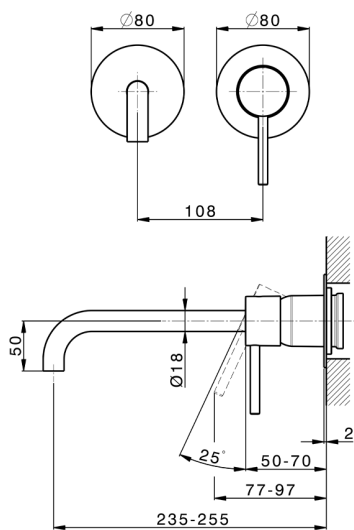

## Exposed part for single lever washbasin valve M32\_MT005511

MODEL **MT005511**

Exposed part for single lever washbasin valve, without concealed part, spout L.250 mm, for item Easy-Box ZB002450 and art. ZB025510

## Concealed single lever washbasin mixer Easy-Box CONCEALED\_ZB002450

MODEL **ZB002450**

Concealed single lever washbasin mixer  
Easy-Box, with protection guard box, without trim kit

AVAILABLE FINISHINGS

CHARACTERISTICS

Installation	<b>Concealed</b>
Cartridge Spare Parts	<b>ZZ95409000</b>
<b>35 mm Cartridge</b>	
Concealed	<b>1</b>

Piastra/Plate/Plaque/Platte/Placa

2-3mm: XX 56-76

10mm: XX 48-68