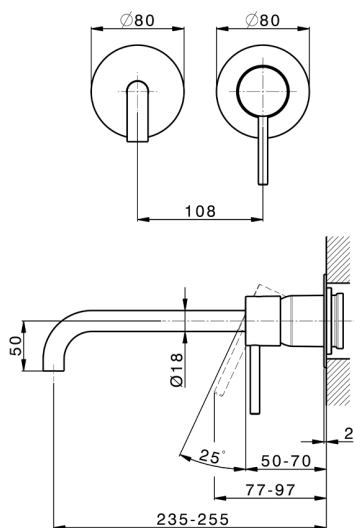

Exposed part for single lever washbasin valve M32_MT005511

MODEL **MT005511**

Exposed part for single lever washbasin valve, without concealed part, spout L.250 mm, for item Easy-Box ZB002450 and art.ZB025510

AVAILABLE FINISHINGS

- **21** 21 Chrome
- **26** 26 Old Copper
- **2F** 2F Brushed Nickel
- **2W** 2W Brushed Gold
- **40** 40 Matt Black
- **4Q** 4Q Matt White

CHARACTERISTICS

Installation **Concealed**
Required concealed parts **ZB002450**