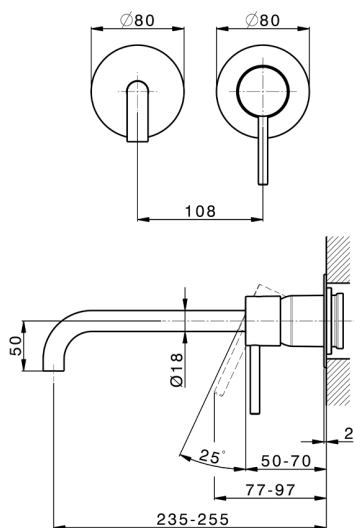

Exposed part for single lever washbasin valve M32_MT005511

MODEL **MT005511**

Exposed part for single lever washbasin valve, without concealed part, spout L.250 mm, for item Easy-Box ZB002450 and art.ZB025510

AVAILABLE FINISHINGS

-  **21** 21 Chrome
-  **26** 26 Old Copper
-  **2F** 2F Brushed Nickel
-  **2W** 2W Brushed Gold
-  **40** 40 Matt Black
-  **4Q** 4Q Matt White

CHARACTERISTICS

Installation **Concealed**
 Required concealed parts **ZB002450**

Concealed single lever washbasin mixer Easy-Box CONCEALED_ZB002450

MODEL **ZB002450**

Concealed single lever washbasin mixer
Easy-Box, with protection guard box, without trim kit

AVAILABLE FINISHINGS

CHARACTERISTICS

Installation	Concealed
Cartridge Spare Parts	ZZ95409000
35 mm Cartridge	
Concealed	1

Piastra/Plate/Plaque/Platte/Placa

2-3mm: XX 56-76

10mm: XX 48-68

DeviaStop

The Huber Devia Stop technology allows to adjust the water flow and to direct it to the selected output point (overhead soaker, hand shower, etc).