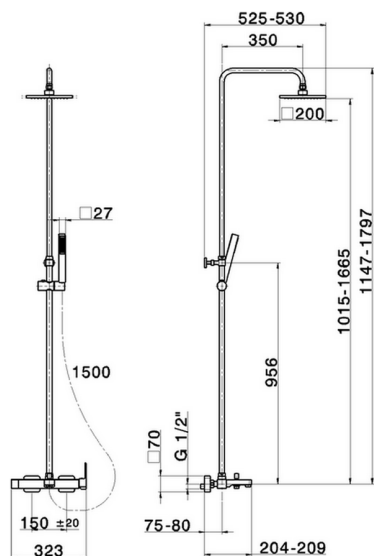

3-function single lever bath set DADO_DD004120

MODEL **DD004120**

3-function single lever bath set, 2-outlet devia stop, adjustable riser column, sliding shower bracket, ABS 27x27mm one spray minimalist square handshower, 200x200 mm ABS square showerhead, 150 cm smooth SILVERFLEX Flexible Hose

AVAILABLE FINISHINGS

CHARACTERISTICS

Cartridge Spare Parts **ZZ95409000**

35 mm Cartridge

EcoStop

EcoStop feature limits water flow to approximately 50% of maximum output with one point of resistance on setting. Push slightly past the middle stop only when full water output is required. This will save water up to 50%.

DeviaStop

The Huber Devia Stop technology allows to adjust the water flow and to direct it to the selected output point (overhead soaker, hand shower, etc).

2024-12-22