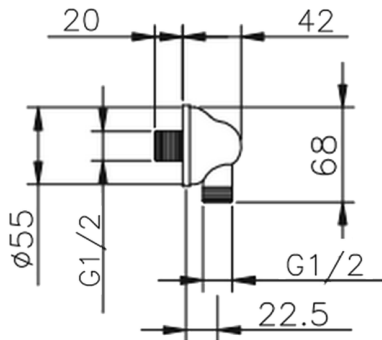

Elbow SHOWER_67.02H.

MODEL **67.02H.**

Elbow

AVAILABLE FINISHINGS

-  **AG** AG Antique Gold
-  **BA** BA Old Bronze
-  **CR** CR Chrome

CHARACTERISTICS

2024-10-22