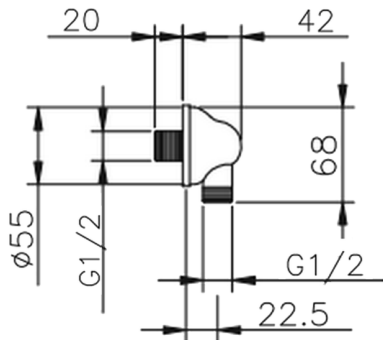

Elbow SHOWER_67.02H.

MODEL **67.02H.**

Elbow

AVAILABLE FINISHINGS

 **AG** AG Antique Gold

 **BA** BA Old Bronze

 **CR** CR Chrome

CHARACTERISTICS