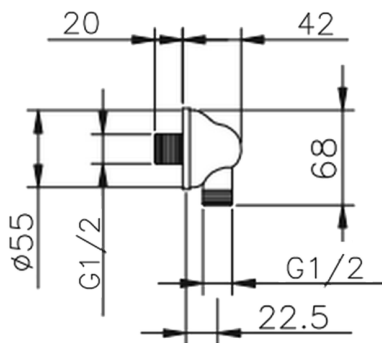

Elbow SHOWER_67.02H.

MODEL **67.02H.**

Elbow

AVAILABLE FINISHINGS

 **AG** AG Antique Gold

 **BA** BA Old Bronze

 **CR** CR Chrome

CHARACTERISTICS