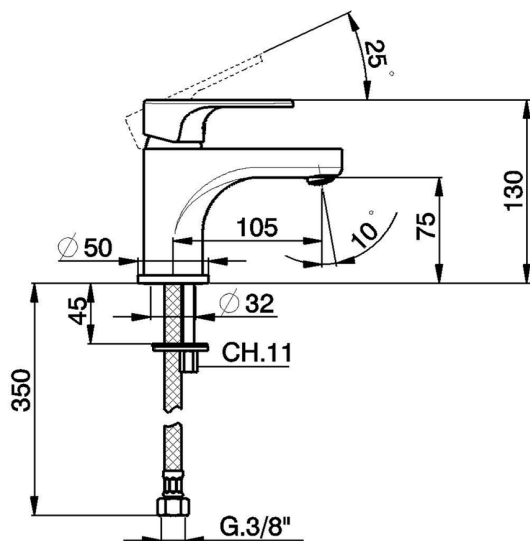

Single lever washbasin mixer H3_AH000540

MODEL **AH000540**

Single lever washbasin mixer, without waste, G.3/8" stainless steel flexible hoses

AVAILABLE FINISHINGS

-  **21** 21 Chrome
-  **2F** 2F Brushed Nickel
-  **40** 40 Matt Black

CHARACTERISTICS

Cartridge Spare Parts **ZZ95435000**

35 mm Cartridge

EcoStop

EcoStop feature limits water flow to approximately 50% of maximum output with one point of resistance on setting. Push slightly past the middle stop only when full water output is required. This will save water up to 50%.