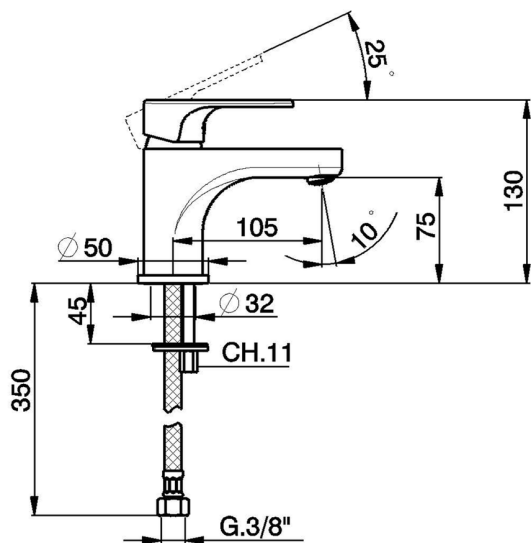

Single lever washbasin mixer H3_AH000540

MODEL **AH000540**

Single lever washbasin mixer, without waste, G.3/8" stainless steel flexible hoses

AVAILABLE FINISHINGS

-  **21** 21 Chrome
-  **2F** 2F Brushed Nickel
-  **40** 40 Matt Black

CHARACTERISTICS

Cartridge Spare Parts **ZZ95435000**

35 mm Cartridge

EcoStop

EcoStop feature limits water flow to approximately 50% of maximum output with one point of resistance on setting. Push slightly past the middle stop only when full water output is required. This will save water up to 50%.