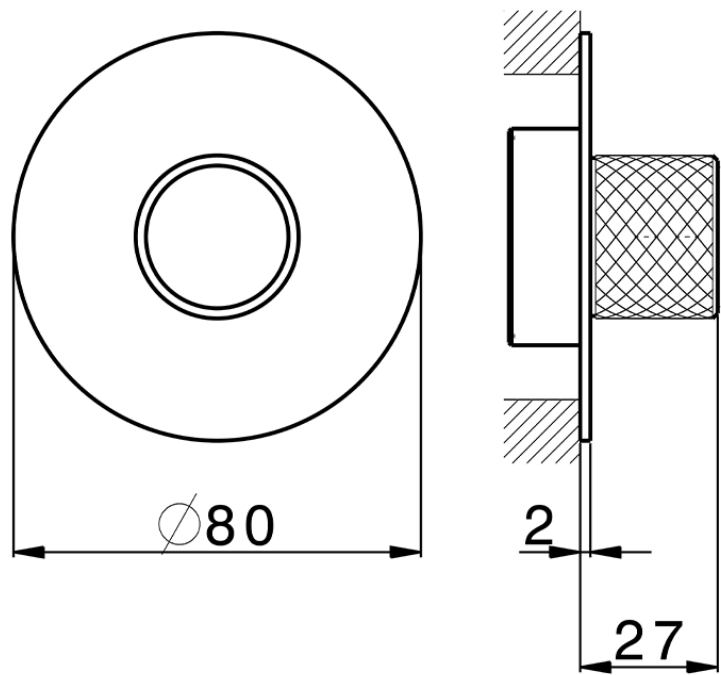

Exposed part for individual Push&Shower PUSH&SHOWER_PS0G6110

PS0G6110

<https://en.huberitalia.com/exposed-part-for-individual-pushshower-pushshower-ps0g6110>

ZB0G6000

<https://en.huberitalia.com/parte-empotrada-pushshower-pushshower-zb0g6000>