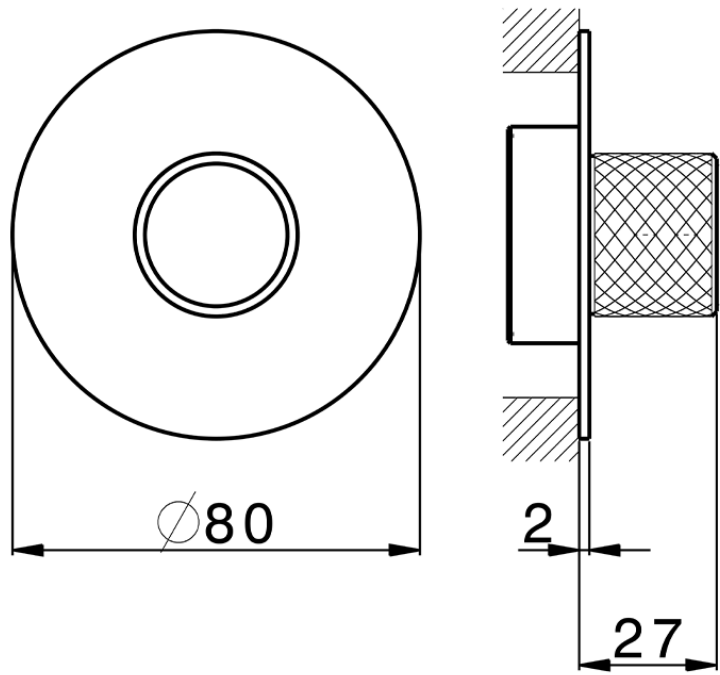

Exposed part for individual Push&Shower PUSH&SHOWER_PS0G6110

PS0G6110

<https://en.huberitalia.com/exposed-part-for-individual-pushshower-pushshower-ps0g6110>

ZB0G6000

<https://en.huberitalia.com/parte-empotrada-pushshower-pushshower-zb0g6000>