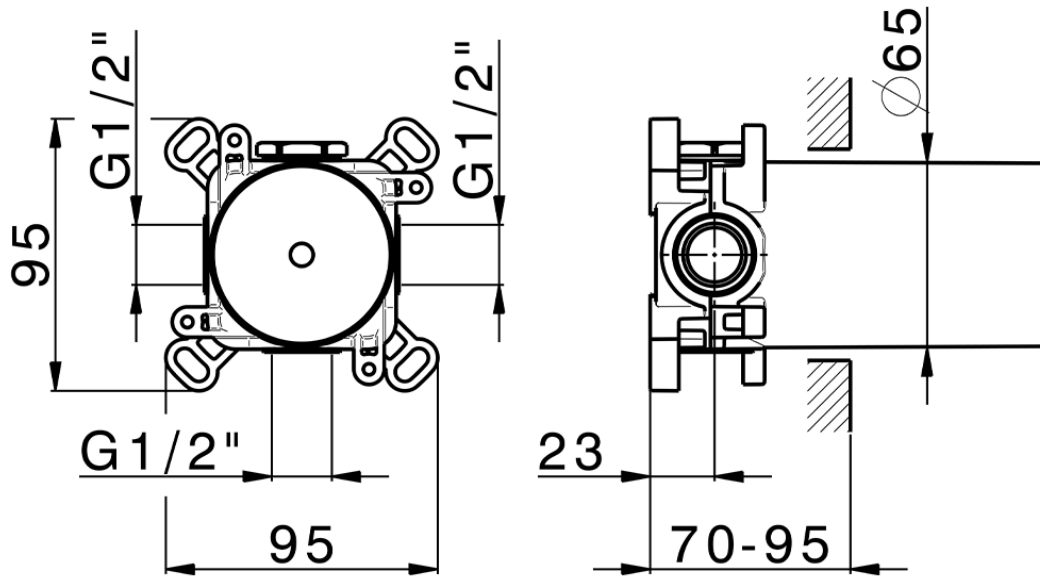

Exposed part for individual Push&Shower PUSH&SHOWER_PS0G6110

PS0G6110

<https://en.huberitalia.com/exposed-part-for-individual-pushshower-pushshower-ps0g6110>

ZB0G6000

<https://en.huberitalia.com/parte-empotrada-pushshower-pushshower-zb0g6000>