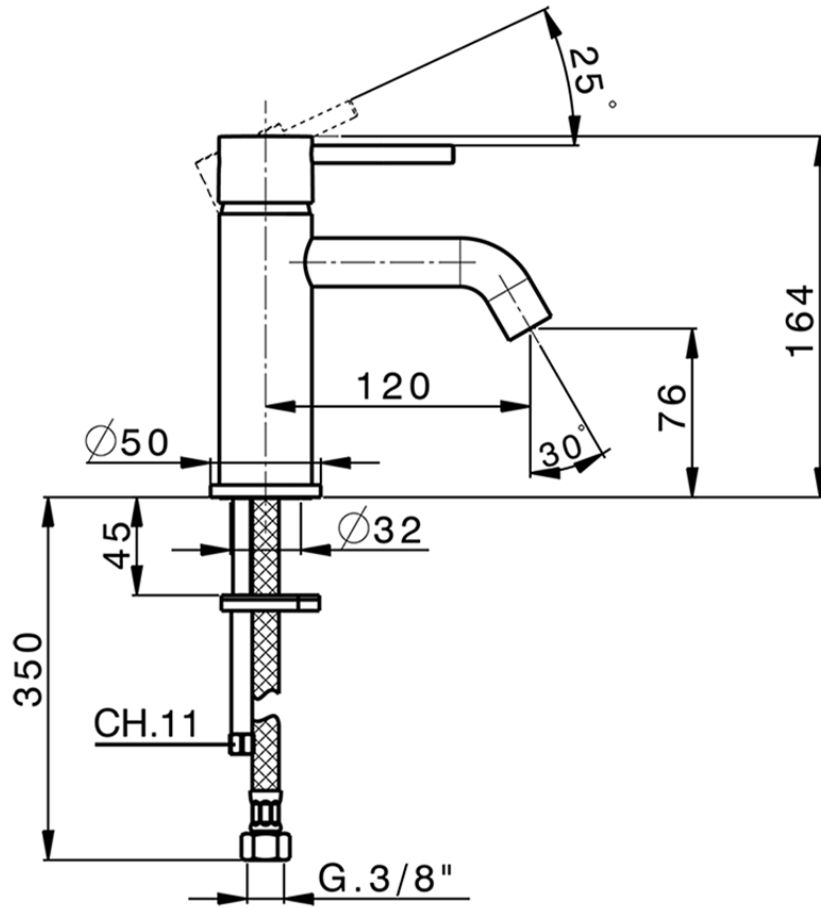

Single lever washbasin mixer K2_K2000540

K2000540

<https://en.huberitalia.com/single-lever-washbasin-mixer-k2-k2000540>

2024-11-15