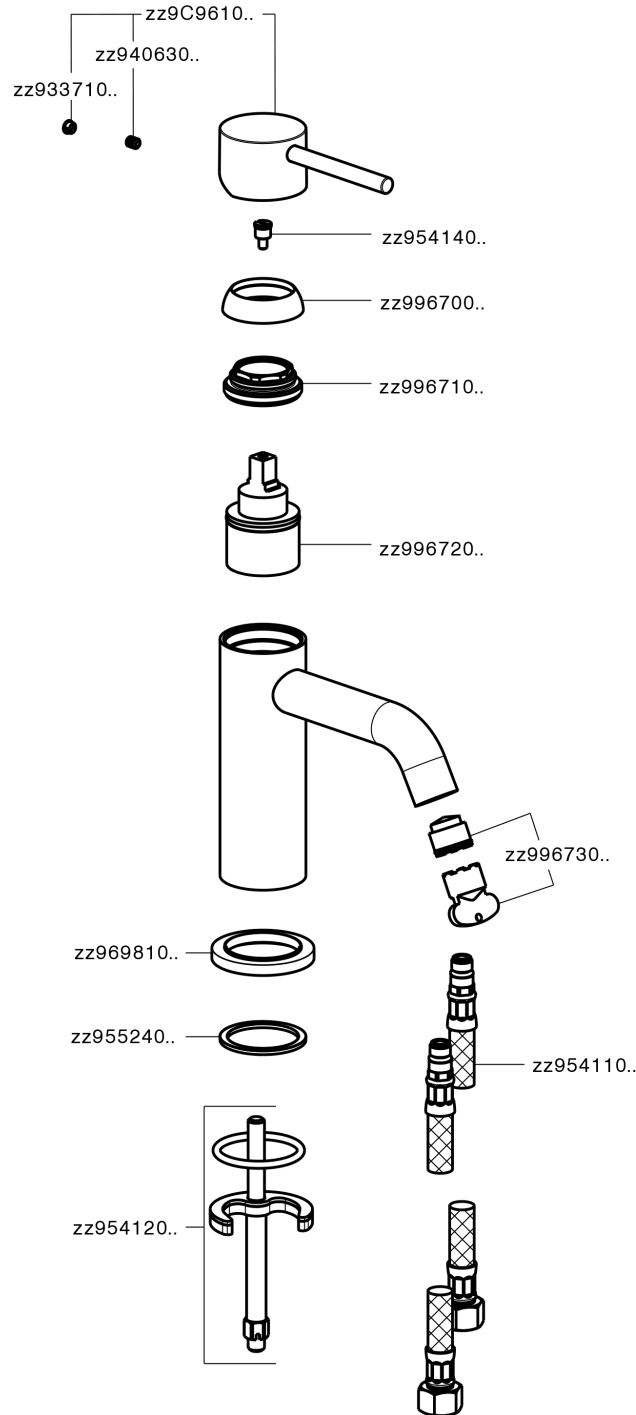

Single lever washbasin mixer K2_K2000540

K2000540

<https://en.huberitalia.com/single-lever-washbasin-mixer-k2-k2000540>

2024-11-15