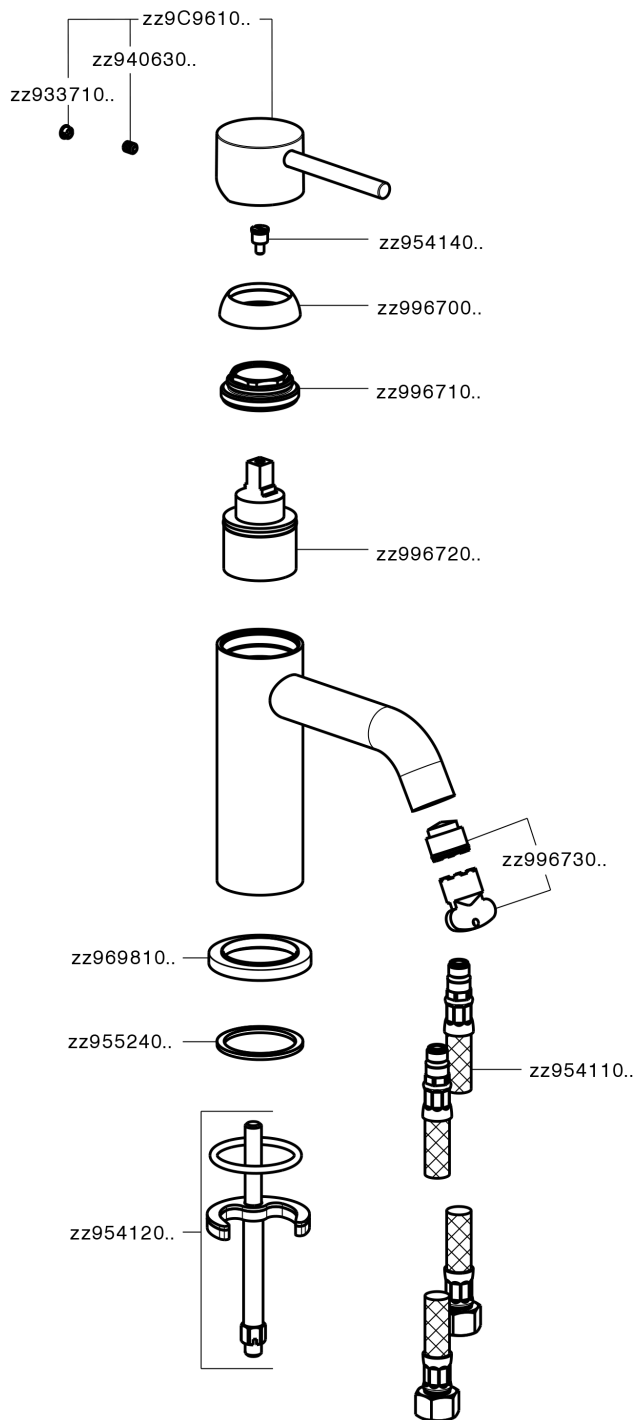

Single lever washbasin mixer K2_K2000540

K2000540

<https://en.huberitalia.com/single-lever-washbasin-mixer-k2-k2000540>

2024-11-15