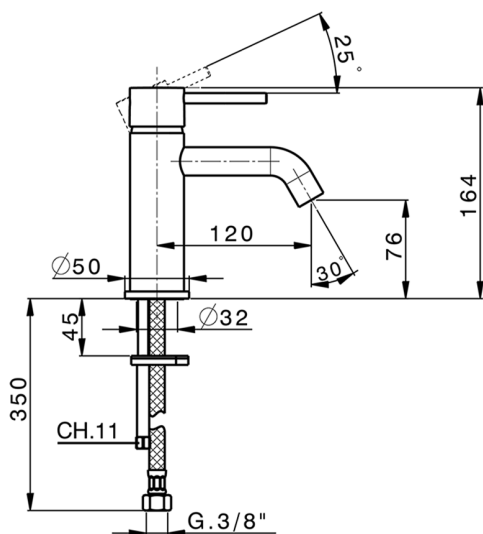

## Single lever washbasin mixer K2\_K2000540

MODEL **K2000540**

Single lever washbasin mixer, without waste, G.3/8" stainless steel flexible hoses

### CHARACTERISTICS

Cartridge Spare Parts **ZZ99672000**

**35 mm Cartridge**

### EcoStop

EcoStop feature limits water flow to approximately 50% of maximum output with one point of resistance on setting. Push slightly past the middle stop only when full water output is required. This will save water up to 50%.