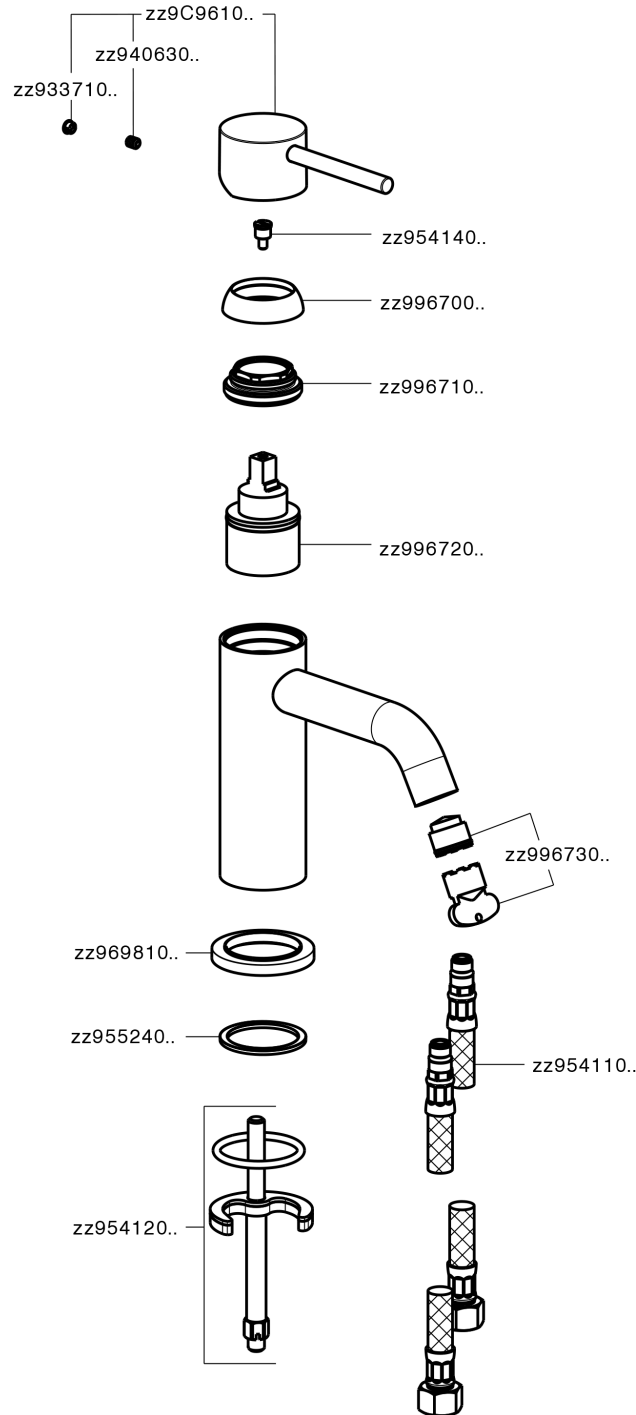

## Single lever washbasin mixer K2\_K2000540

MODEL **K2000540**

Single lever washbasin mixer, without waste, G.3/8" stainless steel flexible hoses

### CHARACTERISTICS

Cartridge Spare Parts **ZZ99672000**

**35 mm Cartridge**

### EcoStop

EcoStop feature limits water flow to approximately 50% of maximum output with one point of resistance on setting. Push slightly past the middle stop only when full water output is required. This will save water up to 50%.

## Single lever washbasin mixer K2\_K2000540

K2000540

<https://en.huberitalia.com/single-lever-washbasin-mixer-k2-k2000540>

2024-11-15