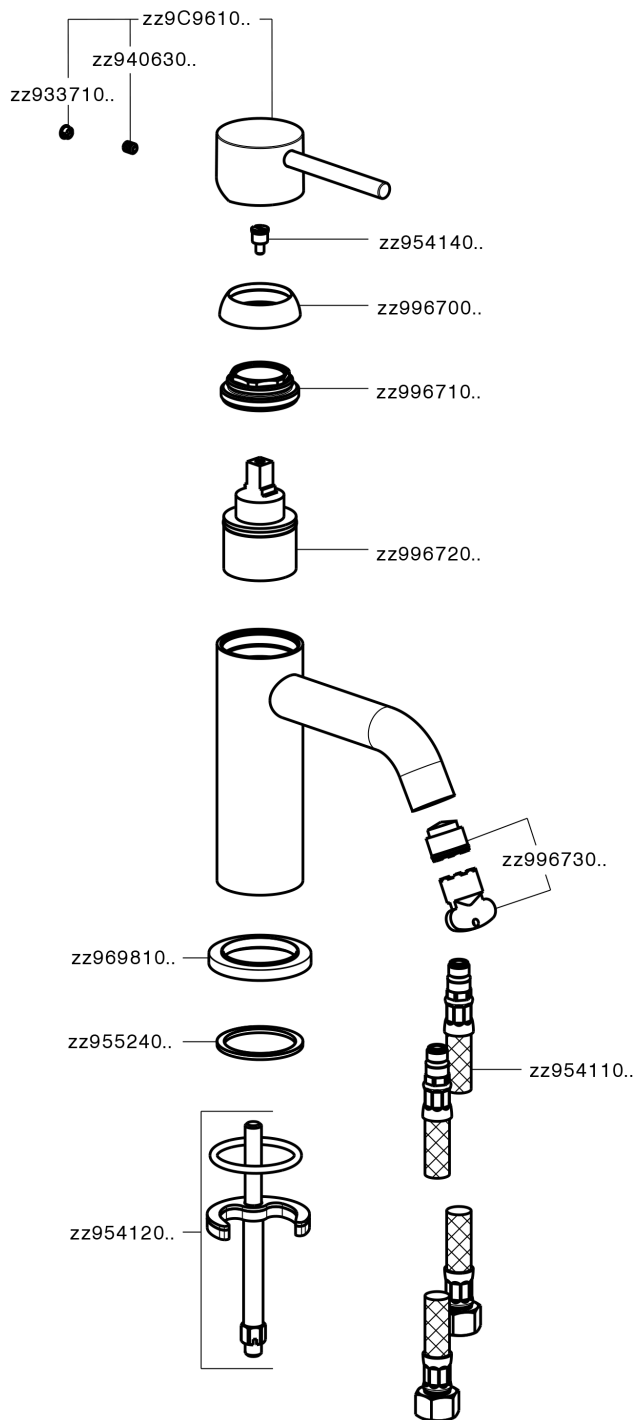

## Single lever washbasin mixer K2\_K2000540

MODEL **K2000540**

Single lever washbasin mixer, without waste, G.3/8" stainless steel flexible hoses

### CHARACTERISTICS

Cartridge Spare Parts **ZZ99672000**

**35 mm Cartridge**

### EcoStop

EcoStop feature limits water flow to approximately 50% of maximum output with one point of resistance on setting. Push slightly past the middle stop only when full water output is required. This will save water up to 50%.

## Single lever washbasin mixer K2\_K2000540

K2000540

<https://en.huberitalia.com/single-lever-washbasin-mixer-k2-k2000540>

2024-11-15