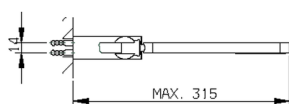

Thermostatic shower mixer, with shower set LEVITY_LYD01010

MODEL **LYD01010**

Thermostatic shower mixer, with shower set, wall mounted adjustable handshower bracket, minimalistic one spray flat handshower ABS, 150 cm smooth SUPREME Flexible Hose