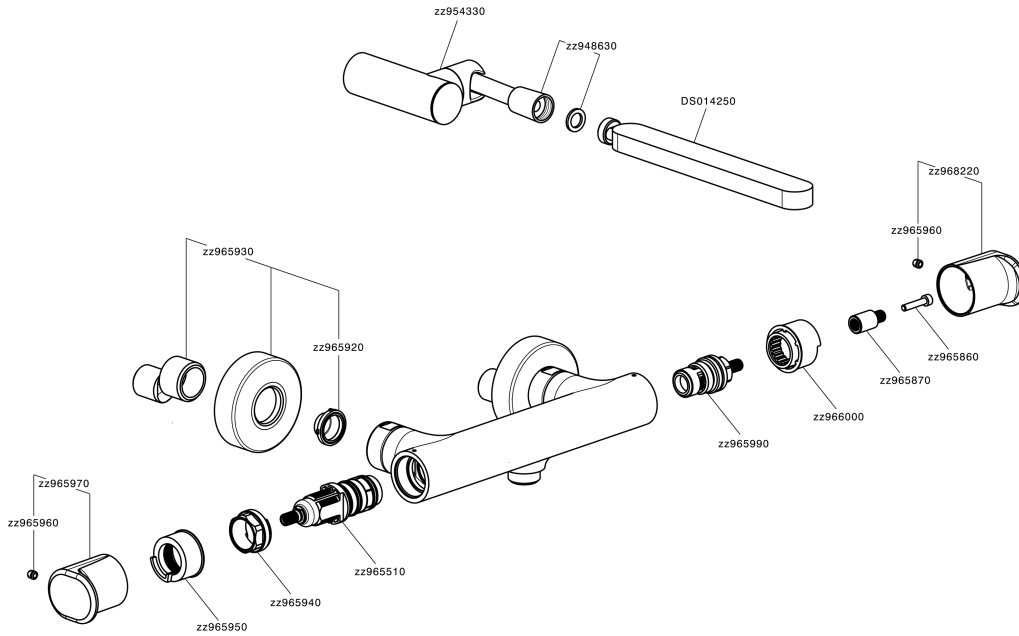

Thermostatic shower mixer, with shower set LEVITY_LYD01010

MODEL **LYD01010**

Thermostatic shower mixer, with shower set, wall mounted adjustable handshower bracket, minimalistic one spray flat handshower ABS, 150 cm smooth SUPREME Flexible Hose

EcoStop

EcoStop feature limits water flow to approximately 50% of maximum output with one point of resistance on setting. Push slightly past the middle stop only when full water output is required. This will save water up to 50%.

SafeTouch

The Huber SafeTouch system maintains the mixer body cool to the touch during operation.

Thermostatic

The Huber thermostatic is your personal water manager, helping you to handle, control and save water and energy.

Thermostatic shower mixer, with shower set LEVITY_LYD01010

LYD01010

<https://en.huberitalia.com/thermostatic-shower-mixer-with-shower-set-levity-lyd01010>

2026-05-15