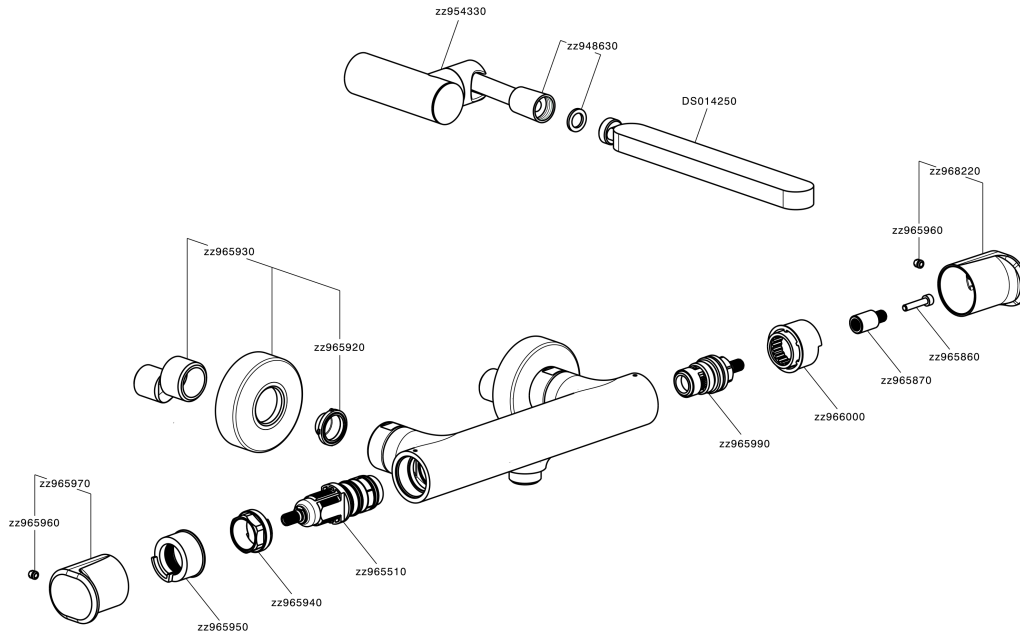

Thermostatic shower mixer, with shower set LEVITY_LYD01010

MODEL **LYD01010**

Thermostatic shower mixer, with shower set, wall mounted adjustable handshower bracket, minimalistic one spray flat handshower ABS, 150 cm smooth SUPREME Flexible Hose

EcoStop

EcoStop feature limits water flow to approximately 50% of maximum output with one point of resistance on setting. Push slightly past the middle stop only when full water output is required. This will save water up to 50%.

SafeTouch

The Huber SafeTouch system maintains the mixer body cool to the touch during operation.

Thermostatic

The Huber thermostatic is your personal water manager, helping you to handle, control and save water and energy.

Thermostatic shower mixer, with shower set LEVITY_LYD01010

LYD01010

<https://en.huberitalia.com/thermostatic-shower-mixer-with-shower-set-levity-lyd01010>

2026-06-13