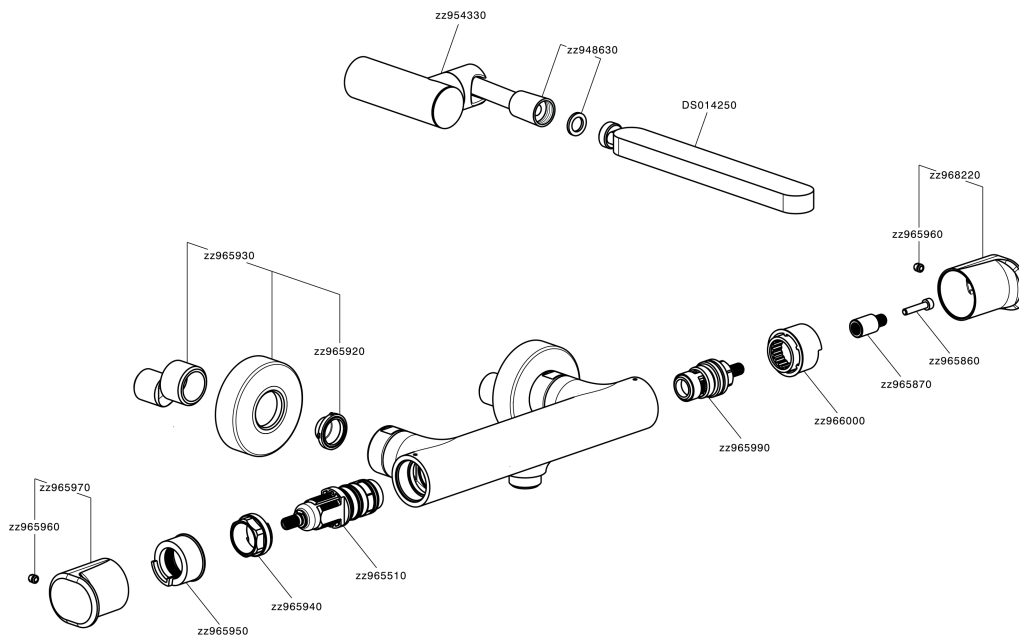

Thermostatic shower mixer, with shower set LEVITY_LYD01010

MODEL **LYD01010**

Thermostatic shower mixer, with shower set, wall mounted adjustable handshower bracket, minimalistic one spray flat handshower ABS, 150 cm smooth SUPREME Flexible Hose

EcoStop

EcoStop feature limits water flow to approximately 50% of maximum output with one point of resistance on setting. Push slightly past the middle stop only when full water output is required. This will save water up to 50%.

SafeTouch

The Huber SafeTouch system maintains the mixer body cool to the touch during operation.

Thermostatic

The Huber thermostatic is your personal water manager, helping you to handle, control and save water and energy.

Thermostatic shower mixer, with shower set LEVITY_LYD01010

LYD01010

<https://en.huberitalia.com/thermostatic-shower-mixer-with-shower-set-levity-lyd01010>

2026-06-09