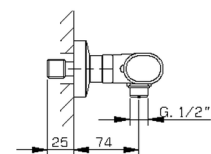

Thermostatic shower mixer, with shower set LEVITY_LYD01010

MODEL **LYD01010**

Thermostatic shower mixer, with shower set, wall mounted adjustable handshower bracket, minimalistic one spray flat handshower ABS, 150 cm smooth SUPREME Flexible Hose