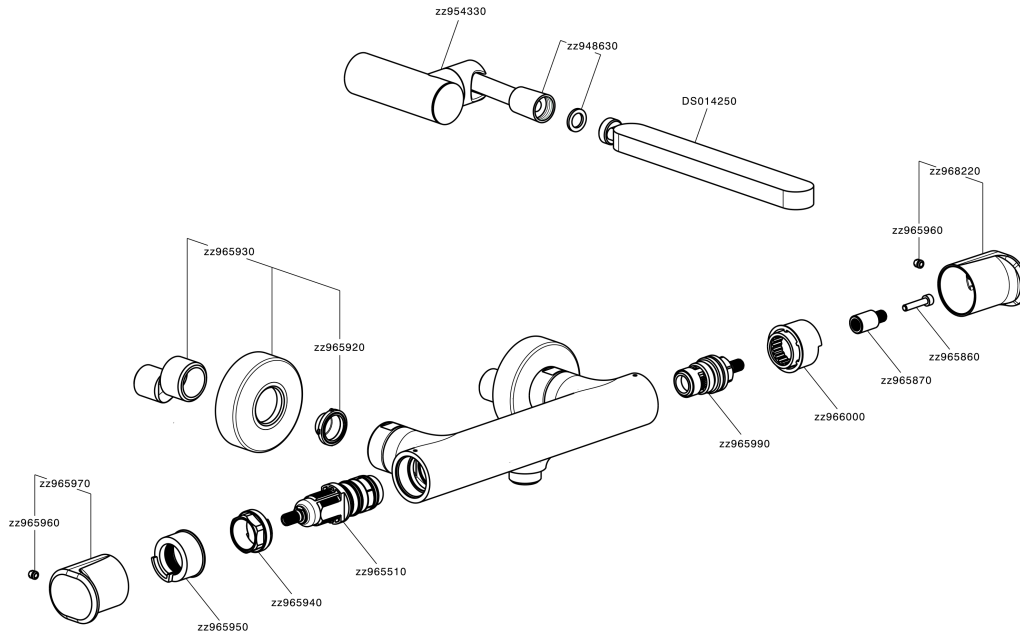

Thermostatic shower mixer, with shower set LEVITY_LYD01010

MODEL **LYD01010**

Thermostatic shower mixer, with shower set, wall mounted adjustable handshower bracket, minimalistic one spray flat handshower ABS, 150 cm smooth SUPREME Flexible Hose

EcoStop

EcoStop feature limits water flow to approximately 50% of maximum output with one point of resistance on setting. Push slightly past the middle stop only when full water output is required. This will save water up to 50%.

SafeTouch

The Huber SafeTouch system maintains the mixer body cool to the touch during operation.

Thermostatic

The Huber thermostatic is your personal water manager, helping you to handle, control and save water and energy.

Thermostatic shower mixer, with shower set LEVITY_LYD01010

LYD01010

<https://en.huberitalia.com/thermostatic-shower-mixer-with-shower-set-levity-lyd01010>

2026-04-08