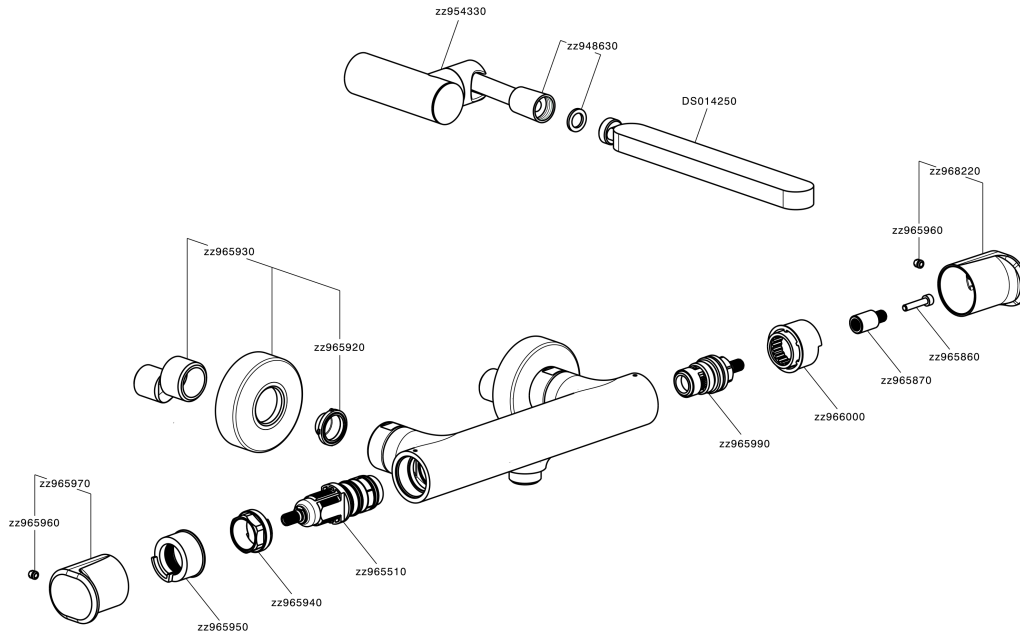

Thermostatic shower mixer, with shower set LEVITY_LYD01010

LYD01010

<https://en.huberitalia.com/thermostatic-shower-mixer-with-shower-set-levity-lyd01010>

2026-05-15