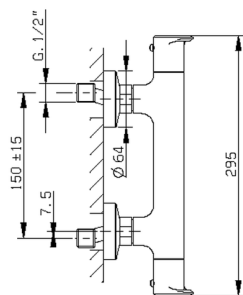

## Thermostatic shower mixer, with shower set LEVITY\_LYD01010

MODEL **LYD01010**

Thermostatic shower mixer, with shower set, wall mounted adjustable handshower bracket, minimalistic one spray flat handshower ABS, 150 cm smooth SUPREME Flexible Hose

### CHARACTERISTICS

Cartridge Spare Parts **ZZ96551000**

**TMX 25 Thermostatic Valve**