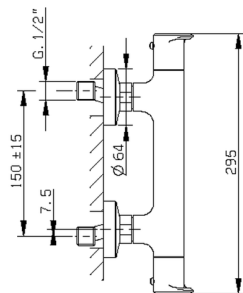

## Thermostatic shower mixer, with shower set LEVITY\_LYD01010

MODEL **LYD01010**

Thermostatic shower mixer, with shower set, wall mounted adjustable handshower bracket, minimalistic one spray flat handshower ABS, 150 cm smooth SUPREME Flexible Hose

### CHARACTERISTICS

Cartridge Spare Parts **ZZ96551000**

**TMX 25 Thermostatic Valve**