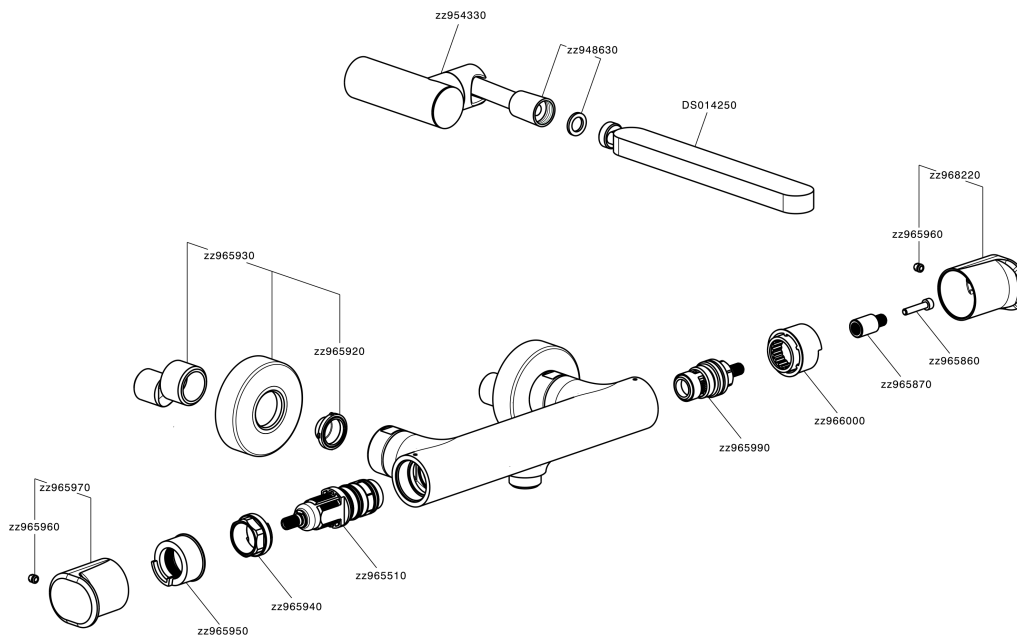

Thermostatic shower mixer, with shower set LEVITY_LYD01010

LYD01010

<https://en.huberitalia.com/thermostatic-shower-mixer-with-shower-set-levity-lyd01010>

2026-04-06