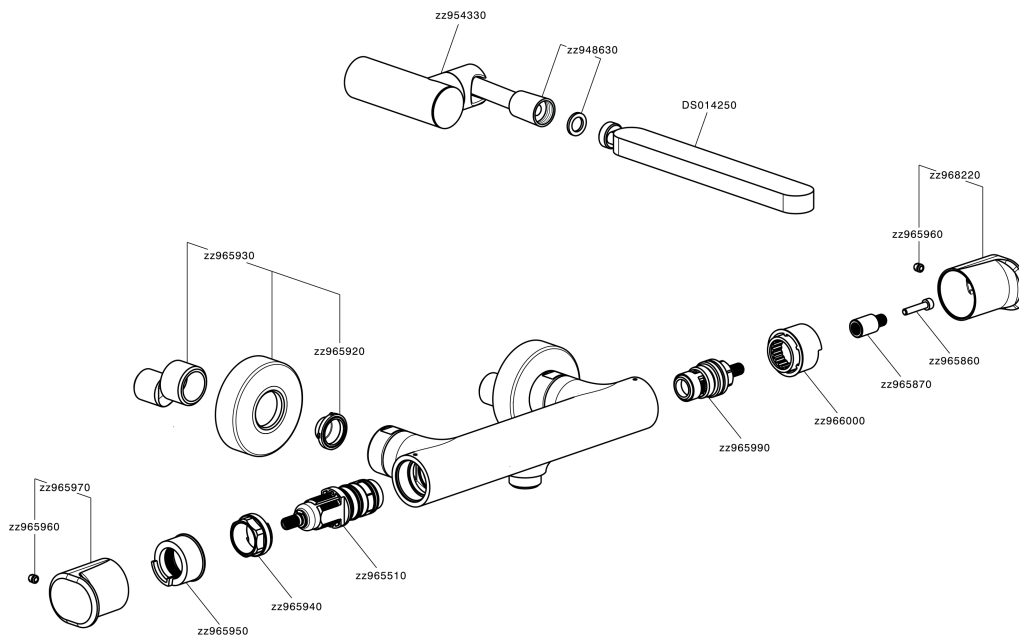

Thermostatic shower mixer, with shower set LEVITY_LYD01010

MODEL **LYD01010**

Thermostatic shower mixer, with shower set, wall mounted adjustable handshower bracket, minimalistic one spray flat handshower ABS, 150 cm smooth SUPREME Flexible Hose

EcoStop

EcoStop feature limits water flow to approximately 50% of maximum output with one point of resistance on setting. Push slightly past the middle stop only when full water output is required. This will save water up to 50%.

SafeTouch

The Huber SafeTouch system maintains the mixer body cool to the touch during operation.

Thermostatic

The Huber thermostatic is your personal water manager, helping you to handle, control and save water and energy.

Thermostatic shower mixer, with shower set LEVITY_LYD01010

LYD01010

<https://en.huberitalia.com/thermostatic-shower-mixer-with-shower-set-levity-lyd01010>

2026-06-06