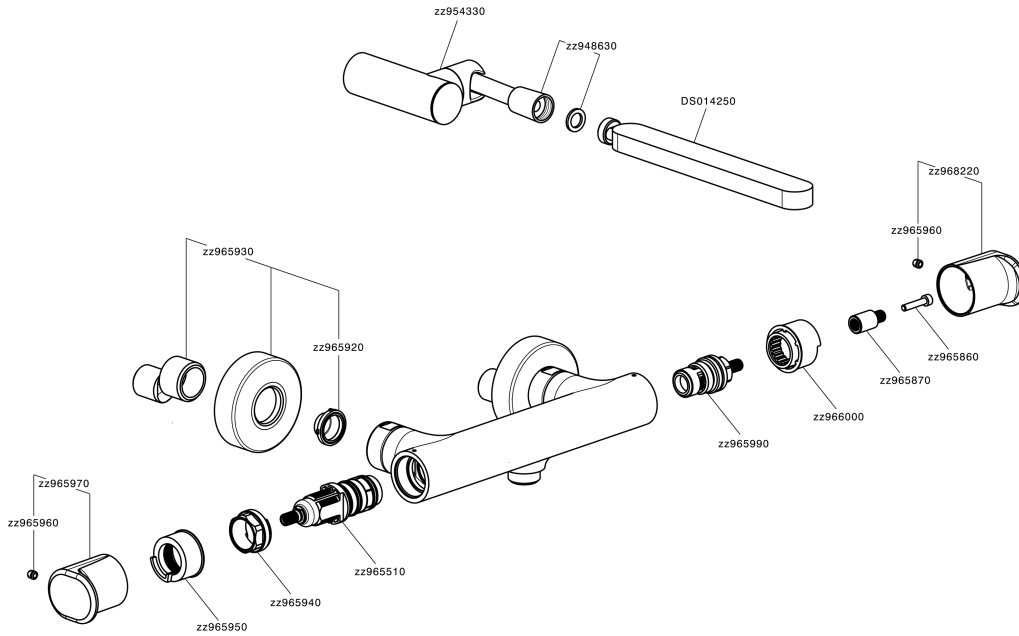

Thermostatic shower mixer, with shower set LEVITY_LYD01010

MODEL **LYD01010**

Thermostatic shower mixer, with shower set, wall mounted adjustable handshower bracket, minimalistic one spray flat handshower ABS, 150 cm smooth SUPREME Flexible Hose

EcoStop

EcoStop feature limits water flow to approximately 50% of maximum output with one point of resistance on setting. Push slightly past the middle stop only when full water output is required. This will save water up to 50%.

SafeTouch

The Huber SafeTouch system maintains the mixer body cool to the touch during operation.

Thermostatic

The Huber thermostatic is your personal water manager, helping you to handle, control and save water and energy.

Thermostatic shower mixer, with shower set LEVITY_LYD01010

LYD01010

<https://en.huberitalia.com/thermostatic-shower-mixer-with-shower-set-levity-lyd01010>

2026-06-27