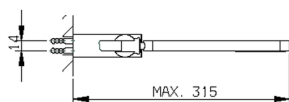

## Thermostatic shower mixer, with shower set LEVITY\_LYD01010

MODEL **LYD01010**

Thermostatic shower mixer, with shower set, wall mounted adjustable handshower bracket, minimalistic one spray flat handshower ABS, 150 cm smooth SUPREME Flexible Hose