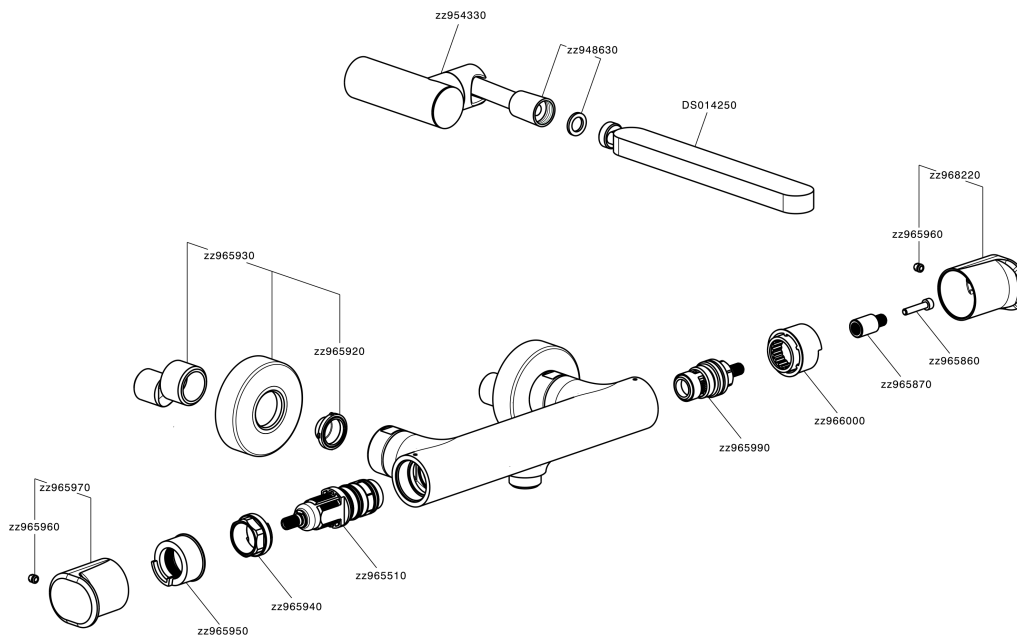

Thermostatic shower mixer, with shower set LEVITY_LYD01010

MODEL **LYD01010**

Thermostatic shower mixer, with shower set, wall mounted adjustable handshower bracket, minimalistic one spray flat handshower ABS, 150 cm smooth SUPREME Flexible Hose

EcoStop

EcoStop feature limits water flow to approximately 50% of maximum output with one point of resistance on setting. Push slightly past the middle stop only when full water output is required. This will save water up to 50%.

SafeTouch

The Huber SafeTouch system maintains the mixer body cool to the touch during operation.

Thermostatic

The Huber thermostatic is your personal water manager, helping you to handle, control and save water and energy.

Thermostatic shower mixer, with shower set LEVITY_LYD01010

LYD01010

<https://en.huberitalia.com/thermostatic-shower-mixer-with-shower-set-levity-lyd01010>

2026-06-26