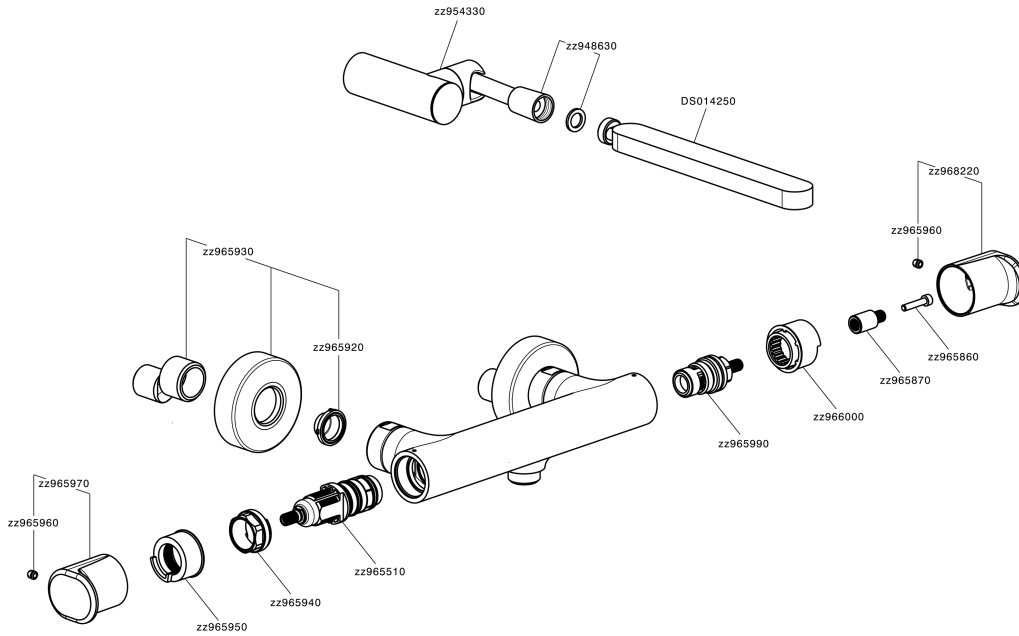

Thermostatic shower mixer, with shower set LEVITY_LYD01010

MODEL **LYD01010**

Thermostatic shower mixer, with shower set, wall mounted adjustable handshower bracket, minimalistic one spray flat handshower ABS, 150 cm smooth SUPREME Flexible Hose

EcoStop

EcoStop feature limits water flow to approximately 50% of maximum output with one point of resistance on setting. Push slightly past the middle stop only when full water output is required. This will save water up to 50%.

SafeTouch

The Huber SafeTouch system maintains the mixer body cool to the touch during operation.

Thermostatic

The Huber thermostatic is your personal water manager, helping you to handle, control and save water and energy.

Thermostatic shower mixer, with shower set LEVITY_LYD01010

LYD01010

<https://en.huberitalia.com/thermostatic-shower-mixer-with-shower-set-levity-lyd01010>

2026-04-09