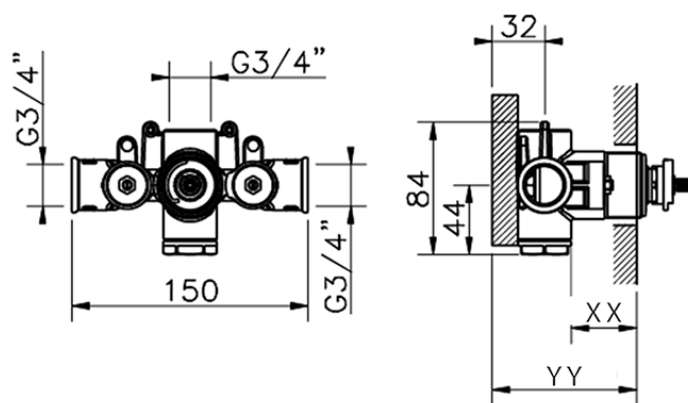

Exposed part for concealed thermo shower valve NUOVA EGO_NE007200

NE007200

<https://en.huberitalia.com/exposed-part-for-concealed-thermo-shower-valve-nuova-ego-ne007200>

Piastra/Plate/Plaque/Platte/Placa

2-3mm: XX 25-40 YY 76-91

10mm: XX 16-31 YY 65-80

ZB007220

<https://en.huberitalia.com/3-4-concealed-thermostatic-shower-valve-concealed-zb007220>

2024-12-04