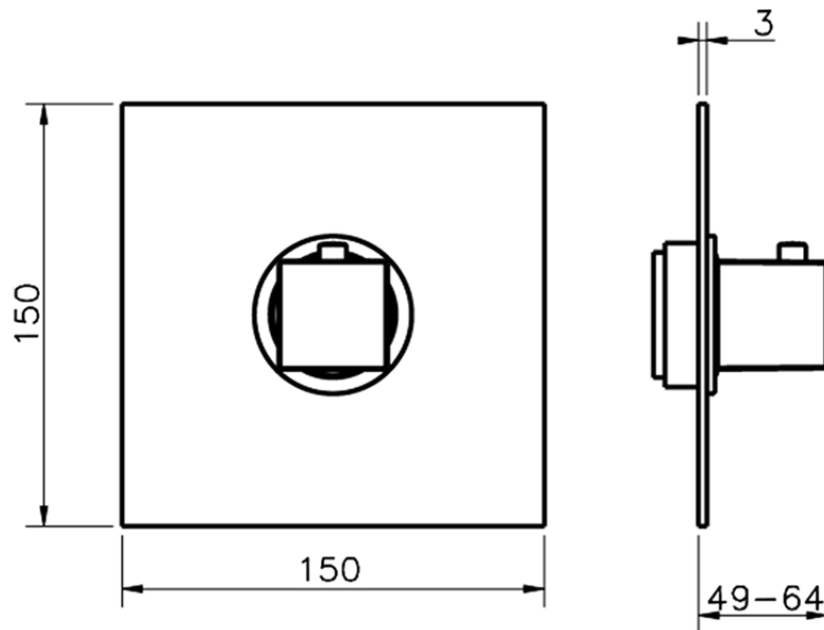

Exposed part for concealed thermo shower valve NUOVA EGO_NE007200

NE007200

<https://en.huberitalia.com/exposed-part-for-concealed-thermo-shower-valve-nuova-ego-ne007200>

Piastra/Plate/Plaque/Platte/Placa

2-3mm: XX 25-40 YY 76-91

10mm: XX 16-31 YY 65-80

ZB007220

<https://en.huberitalia.com/3-4-concealed-thermostatic-shower-valve-concealed-zb007220>

2024-12-04