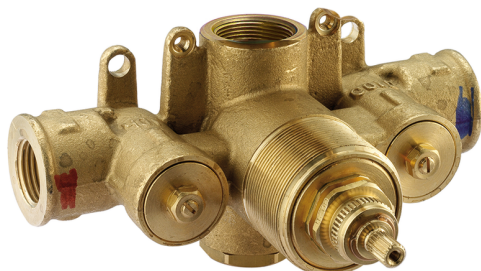

## Exposed part for concealed thermo shower valve NUOVA EGO\_NE007200

MODEL **NE007200**

Exposed part for concealed thermo shower valve, without stop valve, without concealed part, for item ZB007220

### Thermostatic

The Huber thermostatic is your personal water manager, helping you to handle, control and save water and energy.

## 3/4" Concealed thermostatic shower valve CONCEALED\_ZB007220

MODEL **ZB007220**

3/4" Concealed thermostatic shower valve, without Stopvalve, without trim kit

AVAILABLE FINISHINGS

CHARACTERISTICS

|                              |                  |
|------------------------------|------------------|
| Installation                 | <b>Concealed</b> |
| Cartridge Spare Parts        | <b>23.51A.HF</b> |
| <b>HF Thermostatic Valve</b> |                  |
| Concealed                    | <b>1</b>         |