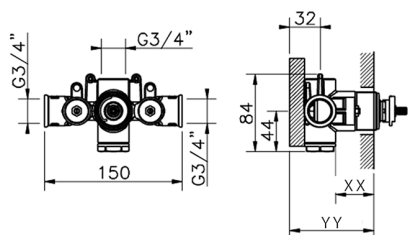

## 3/4" Concealed thermostatic shower valve CONCEALED\_ZB007220

MODEL **ZB007220**

3/4" Concealed thermostatic shower valve, without Stopvalve, without trim kit

AVAILABLE FINISHINGS

CHARACTERISTICS

|                              |                  |
|------------------------------|------------------|
| Installation                 | <b>Concealed</b> |
| Cartridge Spare Parts        | <b>23.51A.HF</b> |
| <b>HF Thermostatic Valve</b> |                  |
| Concealed                    | <b>1</b>         |

Piastra/Plate/Plaque/Platte/Placa  
 2-3mm: XX 25-40 YY 76-91  
 10mm: XX 16-31 YY 65-80