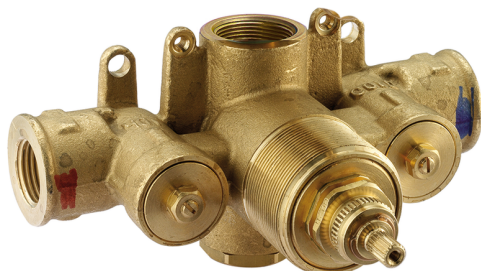

## Exposed part for concealed thermo shower valve NUOVA EGO\_NE007200

MODEL **NE007200**

Exposed part for concealed thermo shower valve, without stop valve, without concealed part, for item ZB007220

### Thermostatic

The Huber thermostatic is your personal water manager, helping you to handle, control and save water and energy.

## 3/4" Concealed thermostatic shower valve CONCEALED\_ZB007220

MODEL **ZB007220**

3/4" Concealed thermostatic shower valve, without Stopvalve, without trim kit

AVAILABLE FINISHINGS

CHARACTERISTICS

Installation	<b>Concealed</b>
Cartridge Spare Parts	<b>23.51A.HF</b>
<b>HF Thermostatic Valve</b>	
Concealed	<b>1</b>