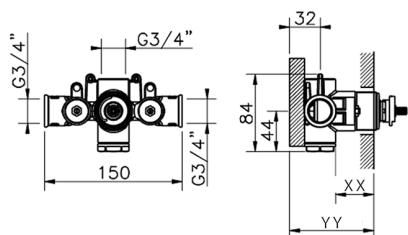

## 3/4" Concealed thermostatic shower valve CONCEALED\_ZB007220

MODEL **ZB007220**

3/4" Concealed thermostatic shower valve, without Stopvalve, without trim kit

AVAILABLE FINISHINGS

CHARACTERISTICS

Installation	<b>Concealed</b>
Cartridge Spare Parts	<b>23.51A.HF</b>
<b>HF Thermostatic Valve</b>	
Concealed	<b>1</b>

Piastra/Plate/Plaque/Platte/Placa

2-3mm: XX 25-40 YY 76-91

10mm: XX 16-31 YY 65-80