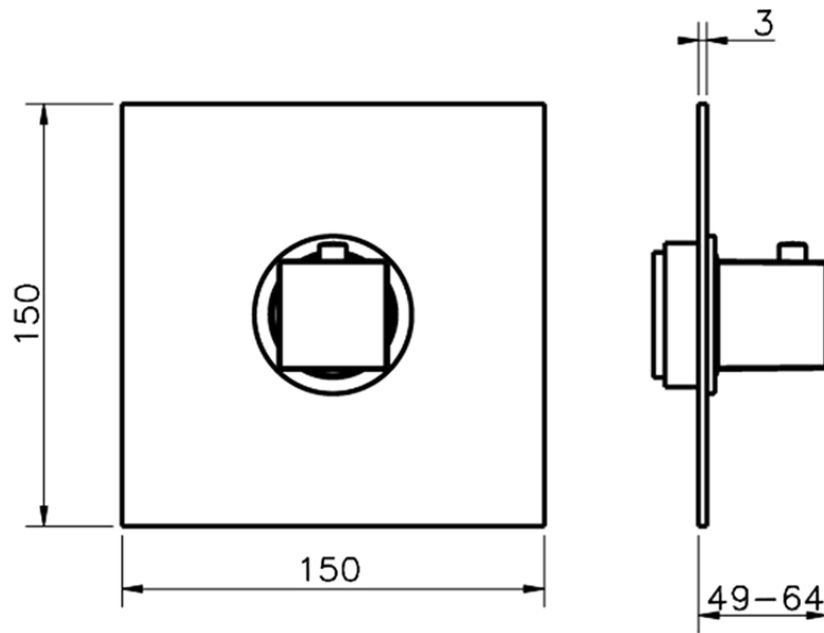

## Exposed part for concealed thermo shower valve NUOVA EGO\_NE007200

NE007200

<https://en.huberitalia.com/exposed-part-for-concealed-thermo-shower-valve-nuova-ego-ne007200>

## Piastra/Plate/Plaque/Platte/Placa

2-3mm: XX 25-40 YY 76-91

10mm: XX 16-31 YY 65-80

ZB007220

<https://en.huberitalia.com/3-4-concealed-thermostatic-shower-valve-concealed-zb007220>

2024-12-04