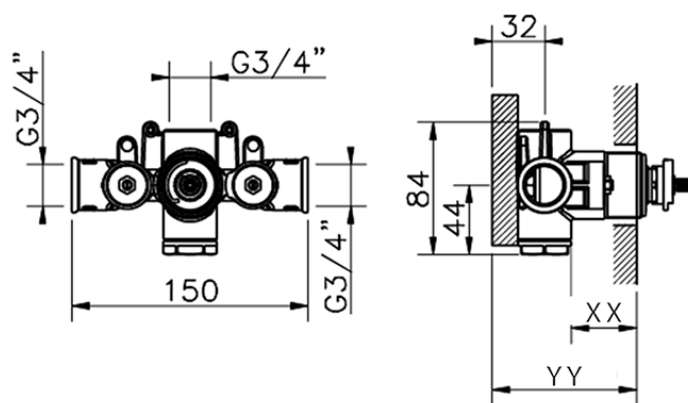

## Exposed part for concealed thermo shower valve NUOVA EGO\_NE007200

NE007200

<https://en.huberitalia.com/exposed-part-for-concealed-thermo-shower-valve-nuova-ego-ne007200>

## Piastra/Plate/Plaque/Platte/Placa

2-3mm: XX 25-40 YY 76-91

10mm: XX 16-31 YY 65-80

ZB007220

<https://en.huberitalia.com/3-4-concealed-thermostatic-shower-valve-concealed-zb007220>

2024-12-04