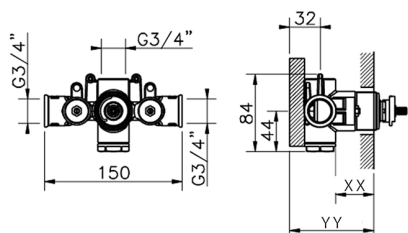

## 3/4" Concealed thermostatic shower valve CONCEALED\_ZB007220

MODEL **ZB007220**

3/4" Concealed thermostatic shower valve, without Stopvalve, without trim kit

AVAILABLE FINISHINGS

CHARACTERISTICS

Installation	<b>Concealed</b>
Cartridge Spare Parts	<b>23.51A.HF</b>
<b>HF Thermostatic Valve</b>	
Concealed	<b>1</b>

Piastra/Plate/Plaque/Platte/Placa  
 2-3mm: XX 25-40 YY 76-91  
 10mm: XX 16-31 YY 65-80