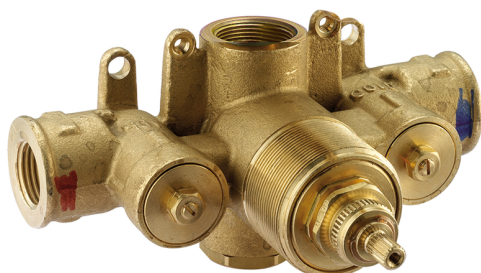

## Exposed part for concealed thermo shower valve NUOVA EGO\_NE007200

MODEL **NE007200**

Exposed part for concealed thermo shower valve, without stop valve, without concealed part, for item ZB007220

### Thermostatic

The Huber thermostatic is your personal water manager, helping you to handle, control and save water and energy.

## 3/4" Concealed thermostatic shower valve CONCEALED\_ZB007220

MODEL **ZB007220**

3/4" Concealed thermostatic shower valve, without Stopvalve, without trim kit

AVAILABLE FINISHINGS

CHARACTERISTICS

Installation	<b>Concealed</b>
Cartridge Spare Parts	<b>23.51A.HF</b>
<b>HF Thermostatic Valve</b>	
Concealed	<b>1</b>